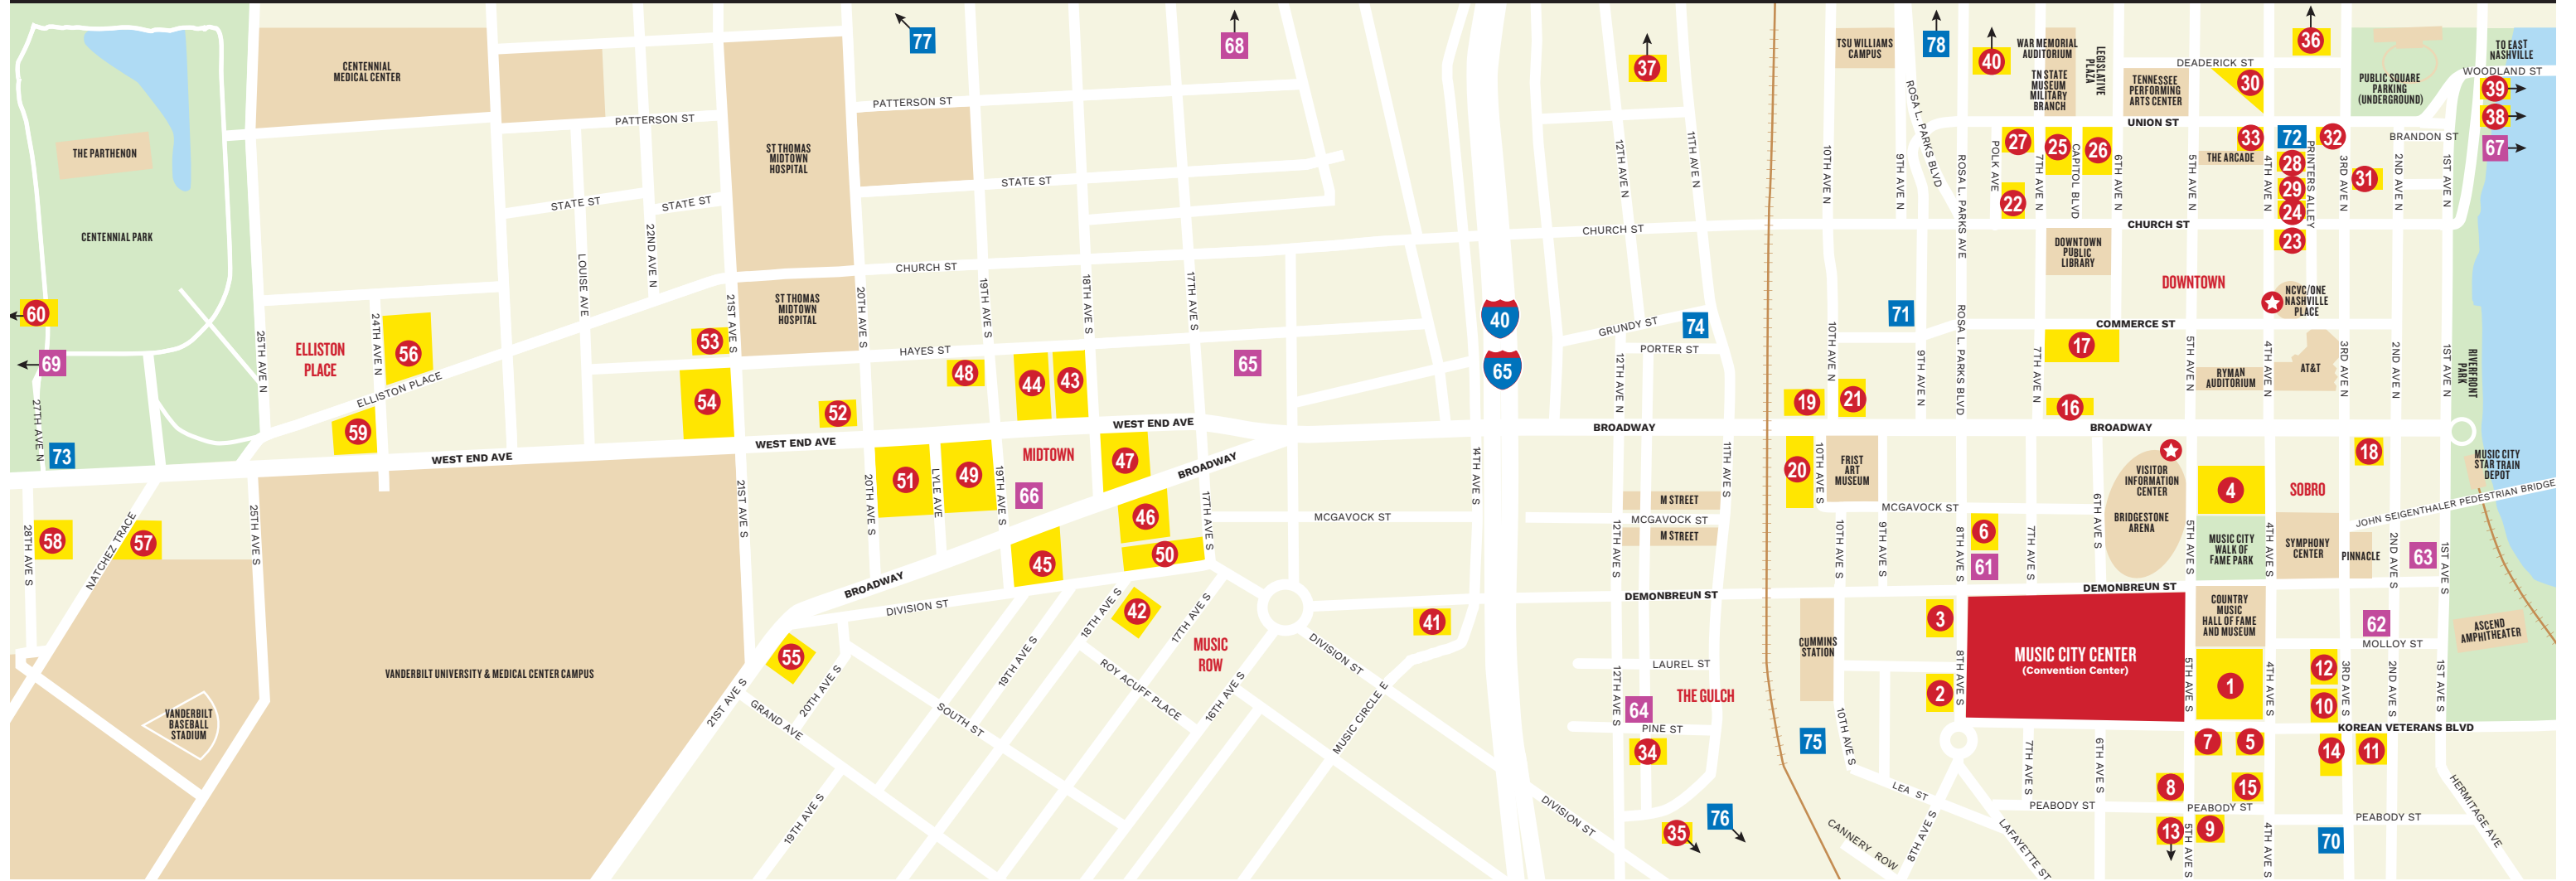

HOTELS UNDER CONSTRUCTION

	OPENING DATE	DISTANCE TO MCC	# ROOMS
61. Embassy Suites / 1 Hotel	Fall 2021	adjacent	721
62. Hyatt Centric	Summer 2021	2 blocks	252
63. Four Seasons	Spring 2022	4 blocks	236
64. W Hotel	Winter 2021	0.8 miles	346
65. Conrad Hotel	Summer 2022	1 mile	237
66. Curio Midtown	Fall 2022	1 mile	199
67. La Quinta Inn Downtown	Spring 2023	1.3 miles	120
68. TownePlace Suites West End	Winter 2021	1.5 miles	161
69. Staybridge Suites	Fall 2020	2.3 miles	159

Total Rooms Under Construction

2,431

FUTURE HOTEL DEVELOPMENT

	OPENING DATE	DISTANCE TO MCC	# ROOMS
70. The Printing House-Tapestry Collection by Hilton	Winter 2022	3 blocks	180
71. Park MGM Hotel	Winter 2022	4 blocks	315
72. Radisson RED	Winter 2021	5 blocks	120
73. Hilton Garden Inn & Home2 Suites West End	Fall 2022	2.9 miles	172
74. Edition	Spring 2023	0.7 miles	280
75. Tru by Hilton and Hampton Inn & Suites	Summer 2022	0.8 miles	224
76. Canopy and Homewood Suites Gulch	Winter 2023	0.8 miles	320
77. Comfort Inn & Suites Midtown	Winter 2021	1 mile	140
78. Avid MetroCenter	Fall 2021	3.4 miles	120

Total Future Hotel Rooms

1,871

Total Hotel Rooms (Including Pipeline)

18,937