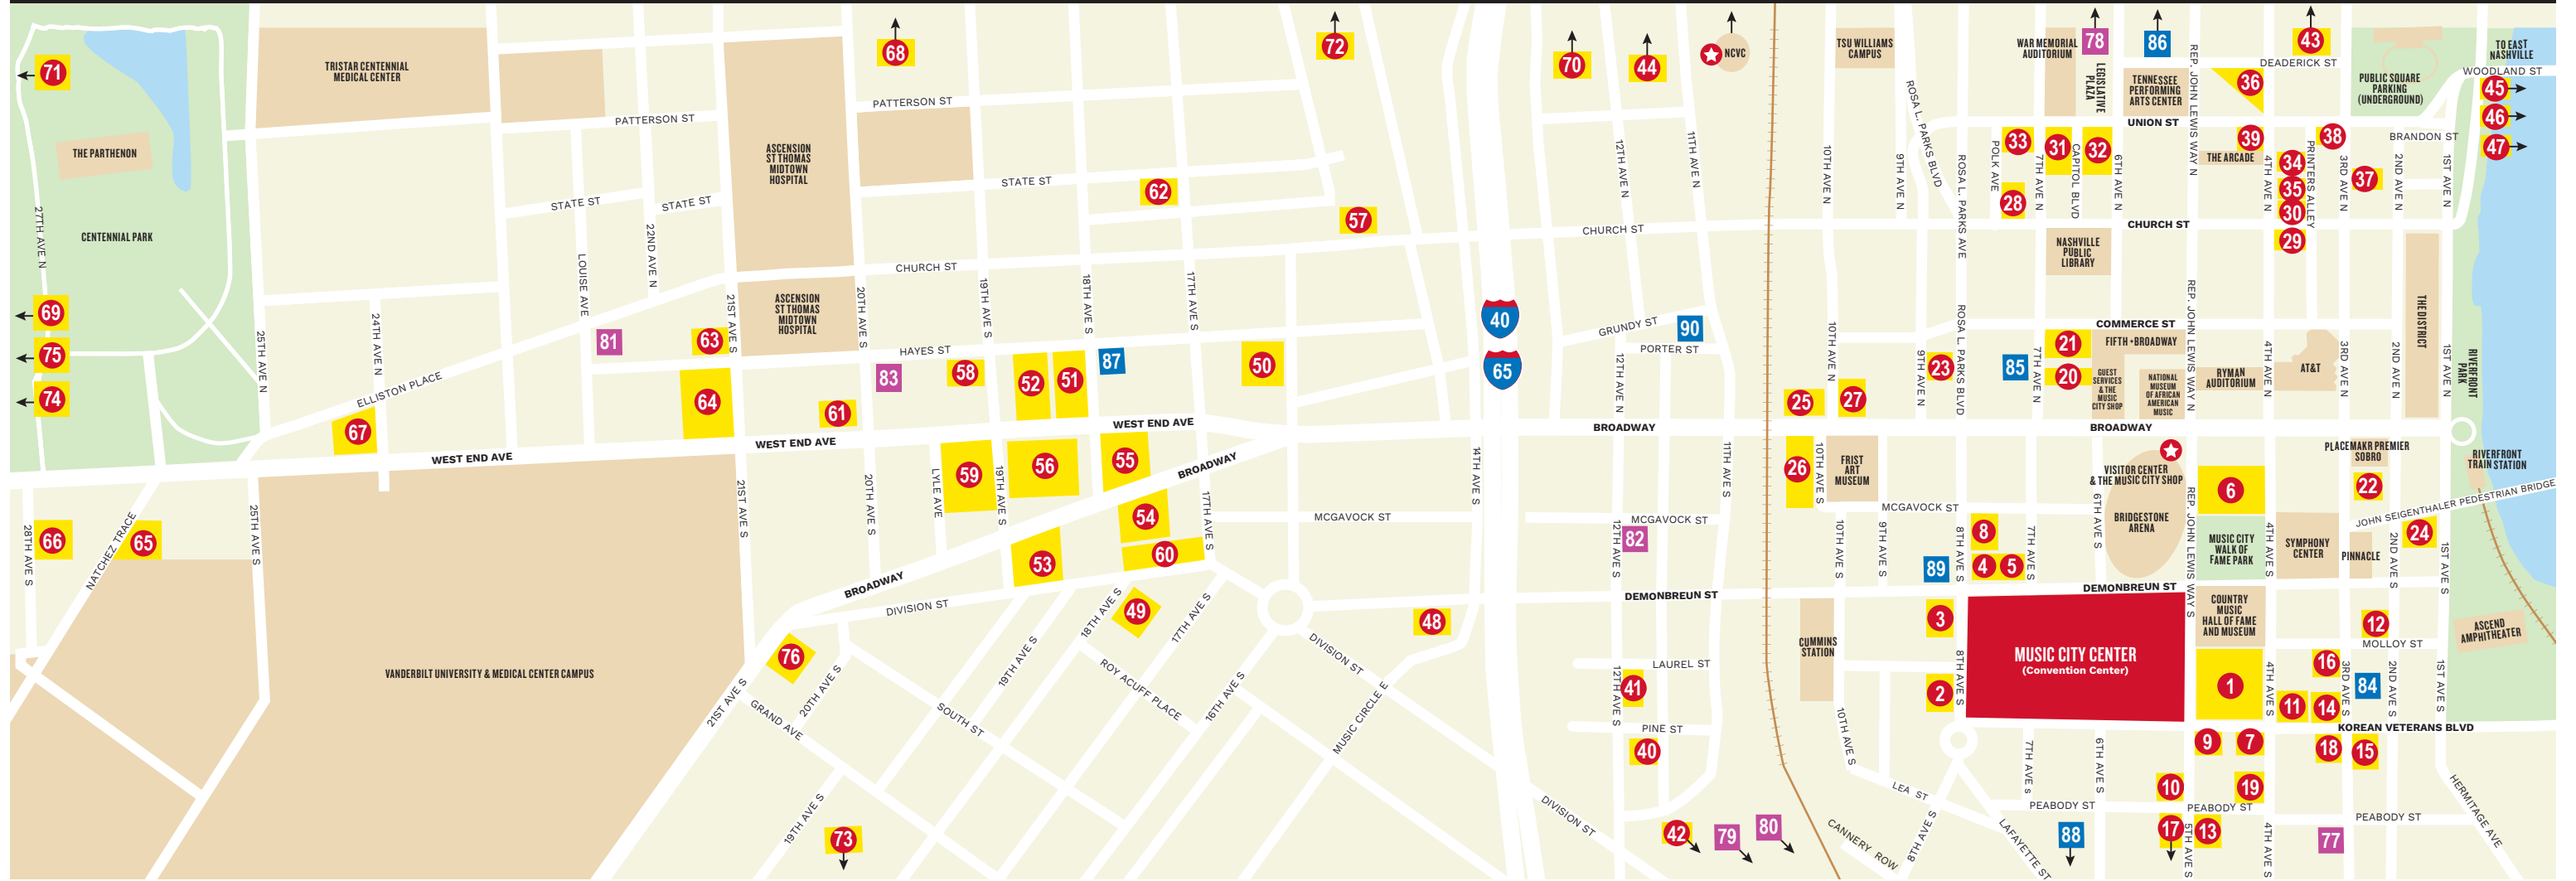

NASHVILLE HOTEL PIPELINE MAP: DOWNTOWN/ MIDTOWN (PROXIMITY TO MUSIC CITY CENTER)

60. Home2 Suites Nashville Vanderbilt	1.2 miles	119
61. Graduate Hotel Nashville	1.3 miles	205
62. TownePlace Suites Nashville Midtown	1.5 miles	161
63. Hyatt House Nashville at Vanderbilt	1.6 miles	201
64. Loews Vanderbilt Hotel	1.6 miles	340
65. Nashville Marriott at Vanderbilt University	2 miles	311
66. Holiday Inn Vanderbilt	2 miles	300
67. Homewood Suites Nashville Vanderbilt	2 miles	192
68. Staybridge Suites Nashville-Midtown	2.3 miles	159
69. Fairfield Inn & Suites Nashville West End Vanderbilt	2.3 miles	155
70. Home2 Suites by Hilton Nashville MetroCenter	2.5 miles	105
71. Element Nashville West End	2.7 miles	178
72. Millennium Maxwell House Hotel Nashville	2.6 miles	287
73. Moxy Vanderbilt Nashville at Hillsboro Village	2.8 miles	130
74. Hilton Garden Inn Nashville West End Avenue	2.9 miles	103
75. Home2 Suites Nashville West End Avenue	2.9 miles	69
76. Kimpton Aertson Hotel	1.7 miles	180