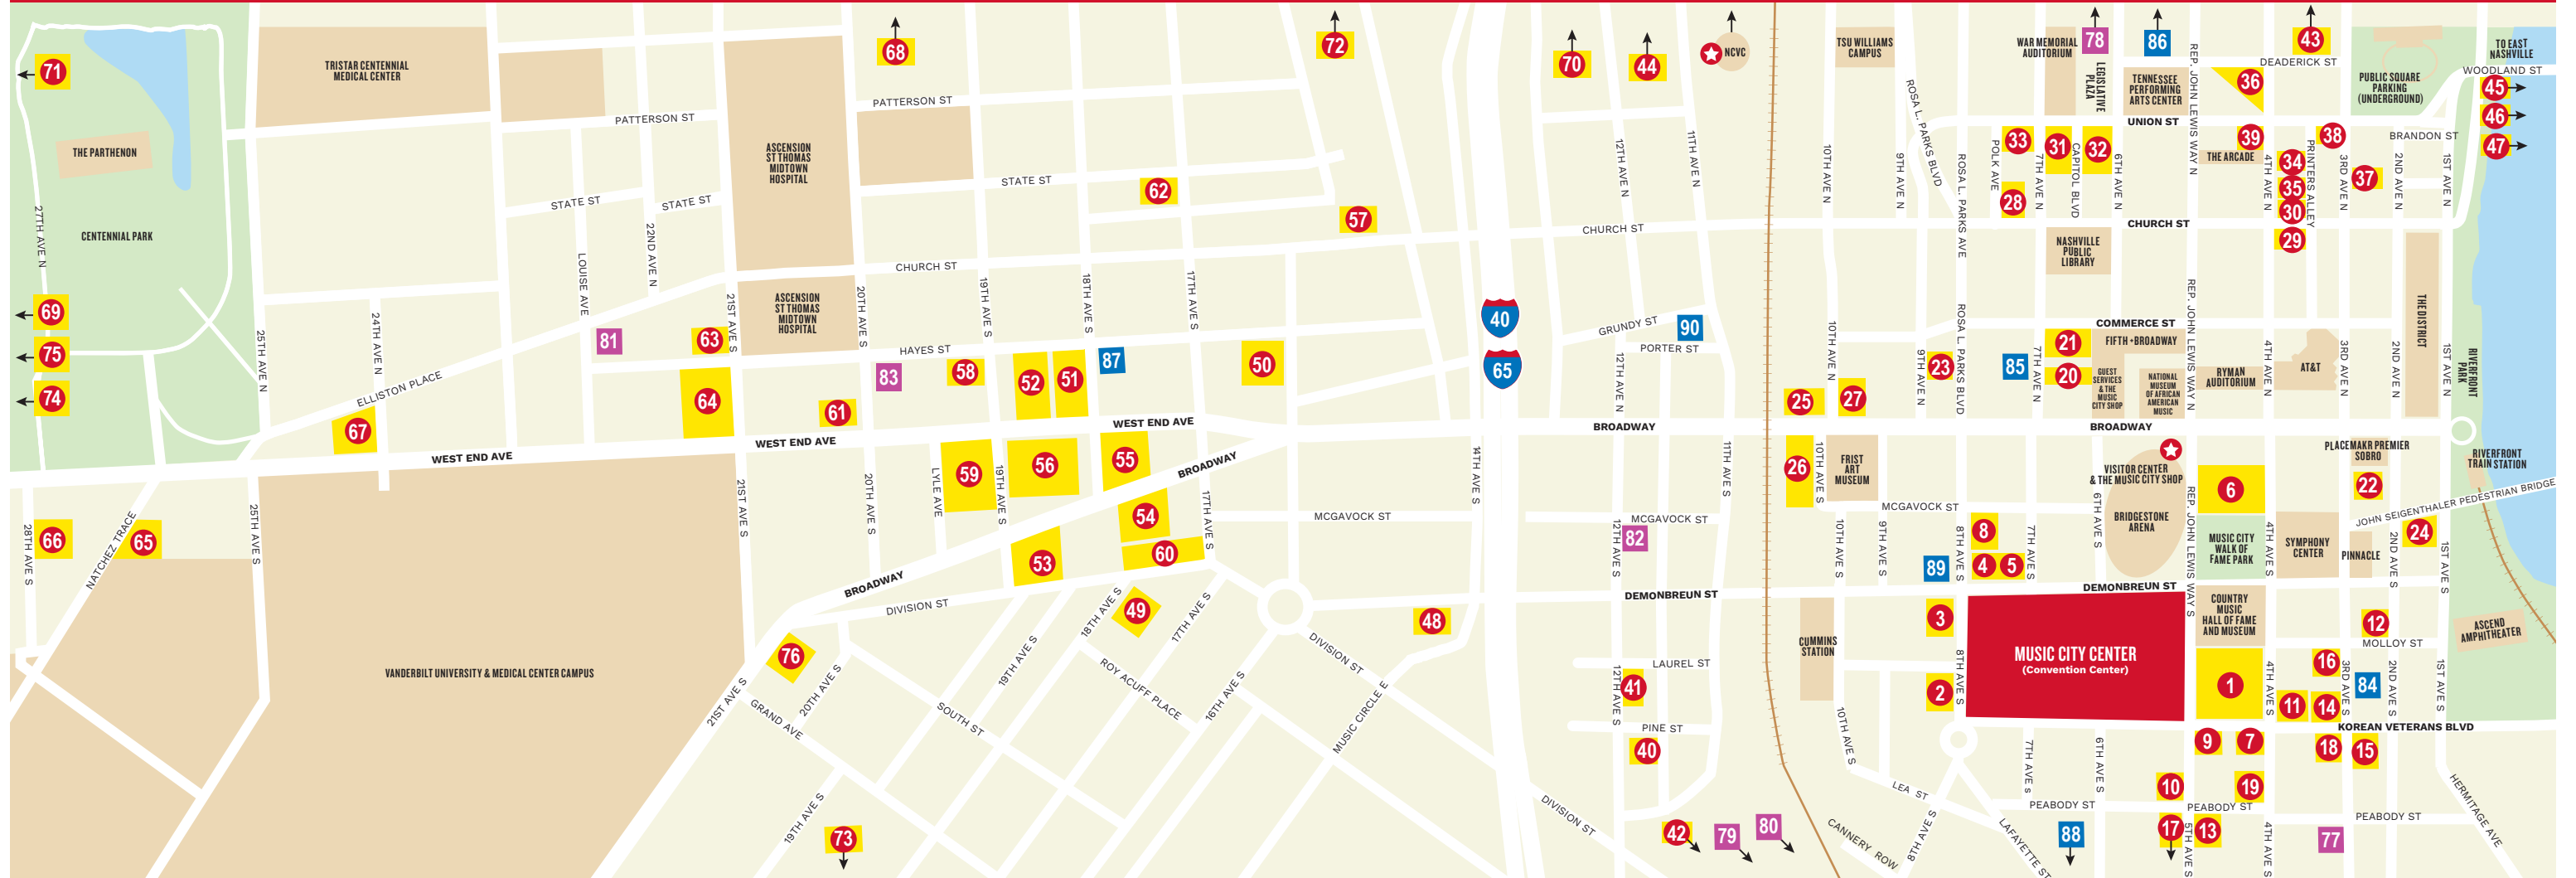

NASHVILLE HOTEL MAP: DOWNTOWN/ MIDTOWN (PROXIMITY TO MUSIC CITY CENTER)

DOWNTOWN HOTELS

	DISTANCE TO MCC	# ROOMS
1. Omni Nashville Hotel	adjacent	800
2. Westin	adjacent	454
3. JW Marriott	adjacent	533
4. 1 Hotel	adjacent	215
5. Embassy Suites Nashville Downtown	adjacent	506
6. Hilton Nashville Downtown	1 block	330
7. The Joseph Luxury Collection	1 block	297
8. Cambria Hotel Nashville Downtown	1 block	255
9. AC Hotel Nashville Downtown	1 block	470
10. Residence Inn Nashville Downtown/ Convention Center		
11. SpringHill Suites Nashville Downtown/ Convention Center		
12. Margaritaville Hotel	1 block	217
13. Hampton Inn & Suites Nashville Downtown	1 block	207
14. Hyatt Centric Downtown Nashville	2 blocks	252
15. Home2 Suites and Tru by Hilton Nashville Downtown Convention Center	2 blocks	232
16. Drury Plaza Hotel Nashville Downtown	2 blocks	390
17. Bode Nashville	2 blocks	69
18. Hyatt Place Nashville Downtown	2 blocks	255
19. Hyatt House Nashville Downtown Convention Center	2 blocks	217
20. Hilton Garden Inn Downtown	2 blocks	215