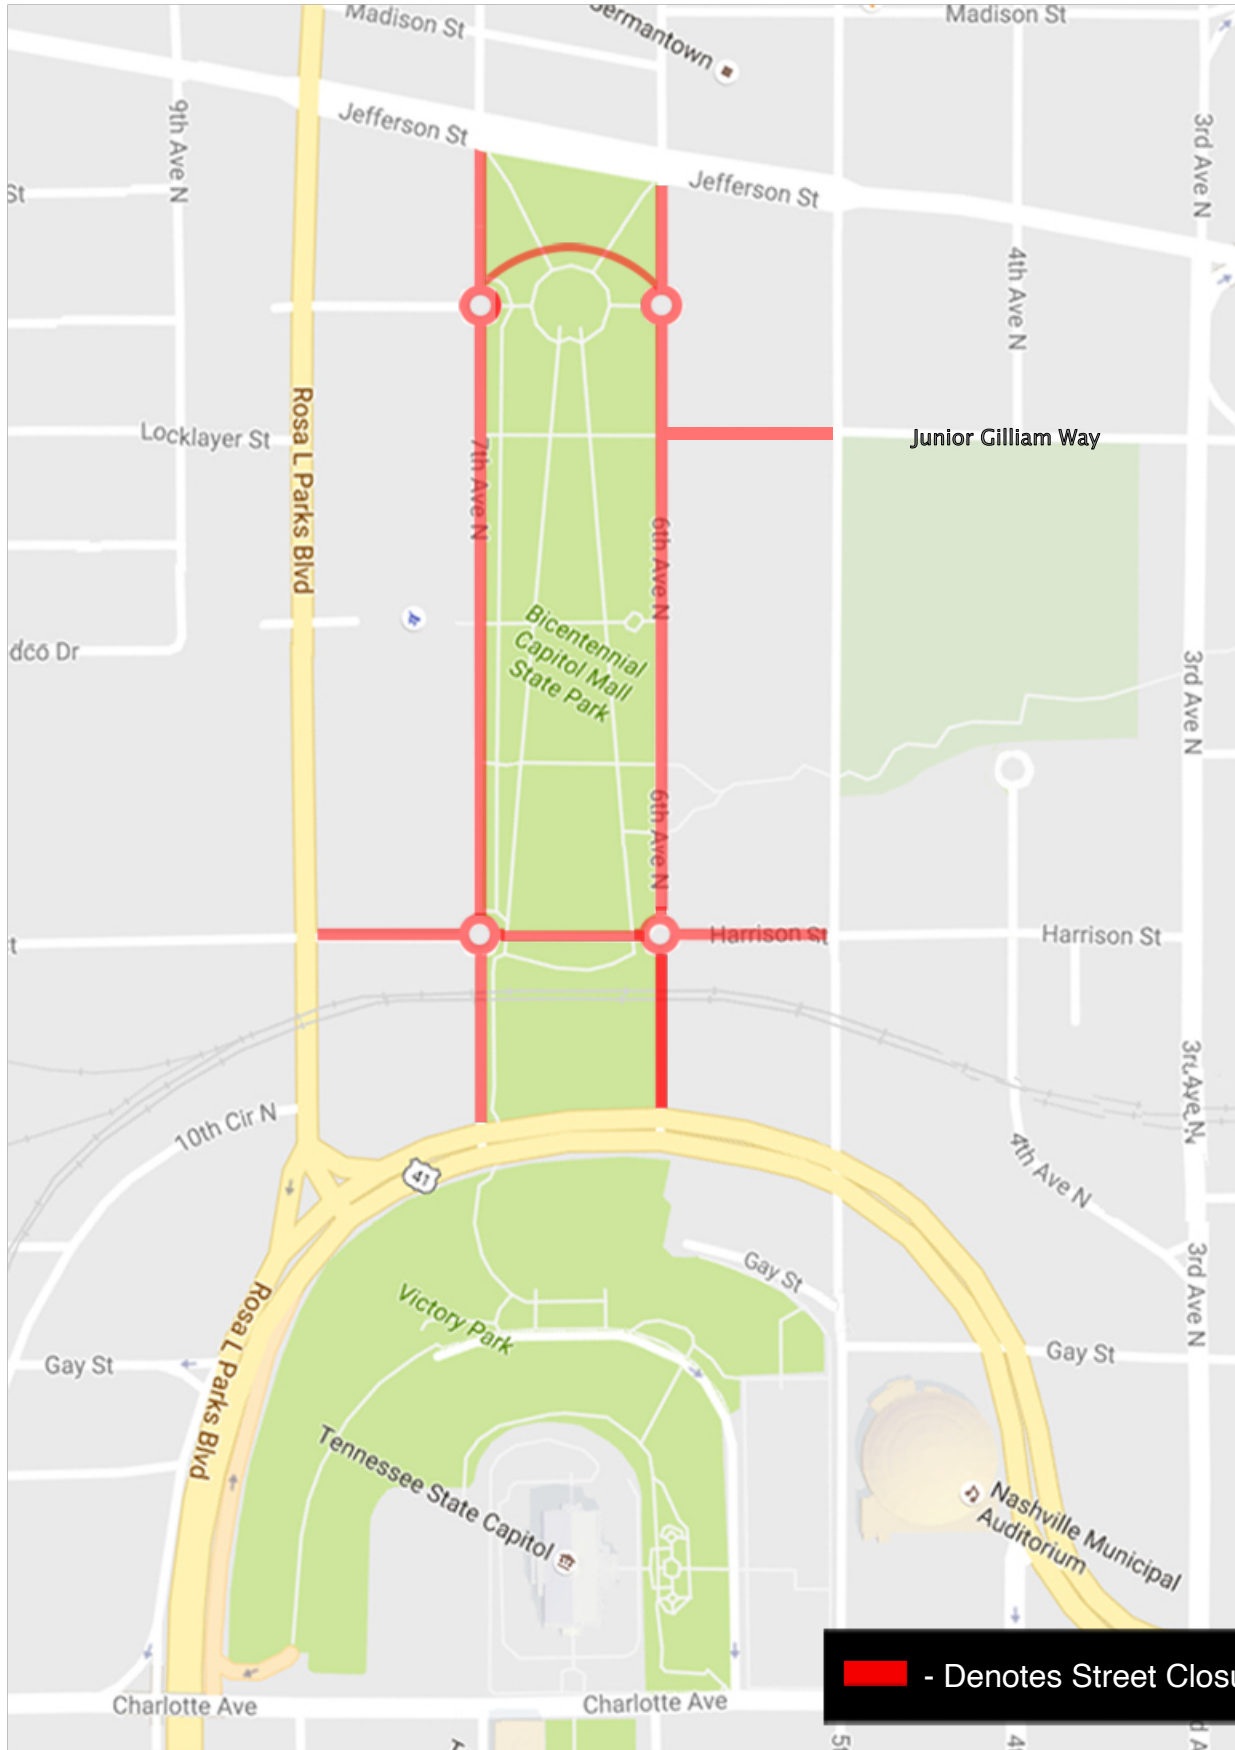

New Year's Eve Live: Nashville's Big Bash Street Closure Map

Thursday, Dec. 14, 2023 1:00 PM

through

Wednesday, Dec. 27, 2023 by 6:00 AM

As of 11/15/23

Red line - Denotes Street Closure

New Year's Eve Live: Nashville's Big Bash Street Closure Map

Wednesday, Dec. 27, 2023 Beginning 6:00 AM
through
Thursday, Dec. 28, 2023 by 6:00 PM
As of 11/15/23

Red Line - Denotes Street Closure

New Year's Eve Live: Nashville's Big Bash
Street Closure Map
Thursday, Dec. 28, 2023 Beginning 6:00 PM
through
Sunday, Dec. 31, 2023 by 8:00 AM
As of 11/15/23

 - Denotes Street Closure

New Year's Eve Live: Nashville's Big Bash

Street Closure Map

Sunday, Dec. 31, 2023 Beginning 8:00 AM

through

Sunday, Dec. 31, 2023 2:00 PM

As of 11/15/23

New Year's Eve Live: Nashville's Big Bash
Street Closure Map
Sunday, Dec. 31, 2023 Beginning 2:00 PM
through
Monday, Jan. 1, 2024 4:00 AM
As of 11/15/23

 - Denotes Street Closure

New Year's Eve Live: Nashville's Big Bash Street Closure Map

Monday, Jan. 1, 2024 Beginning 4:00 AM
through
Monday, Jan. 1, 2024 by 6:00 PM
As of 11/15/23

 - Denotes Street Closure