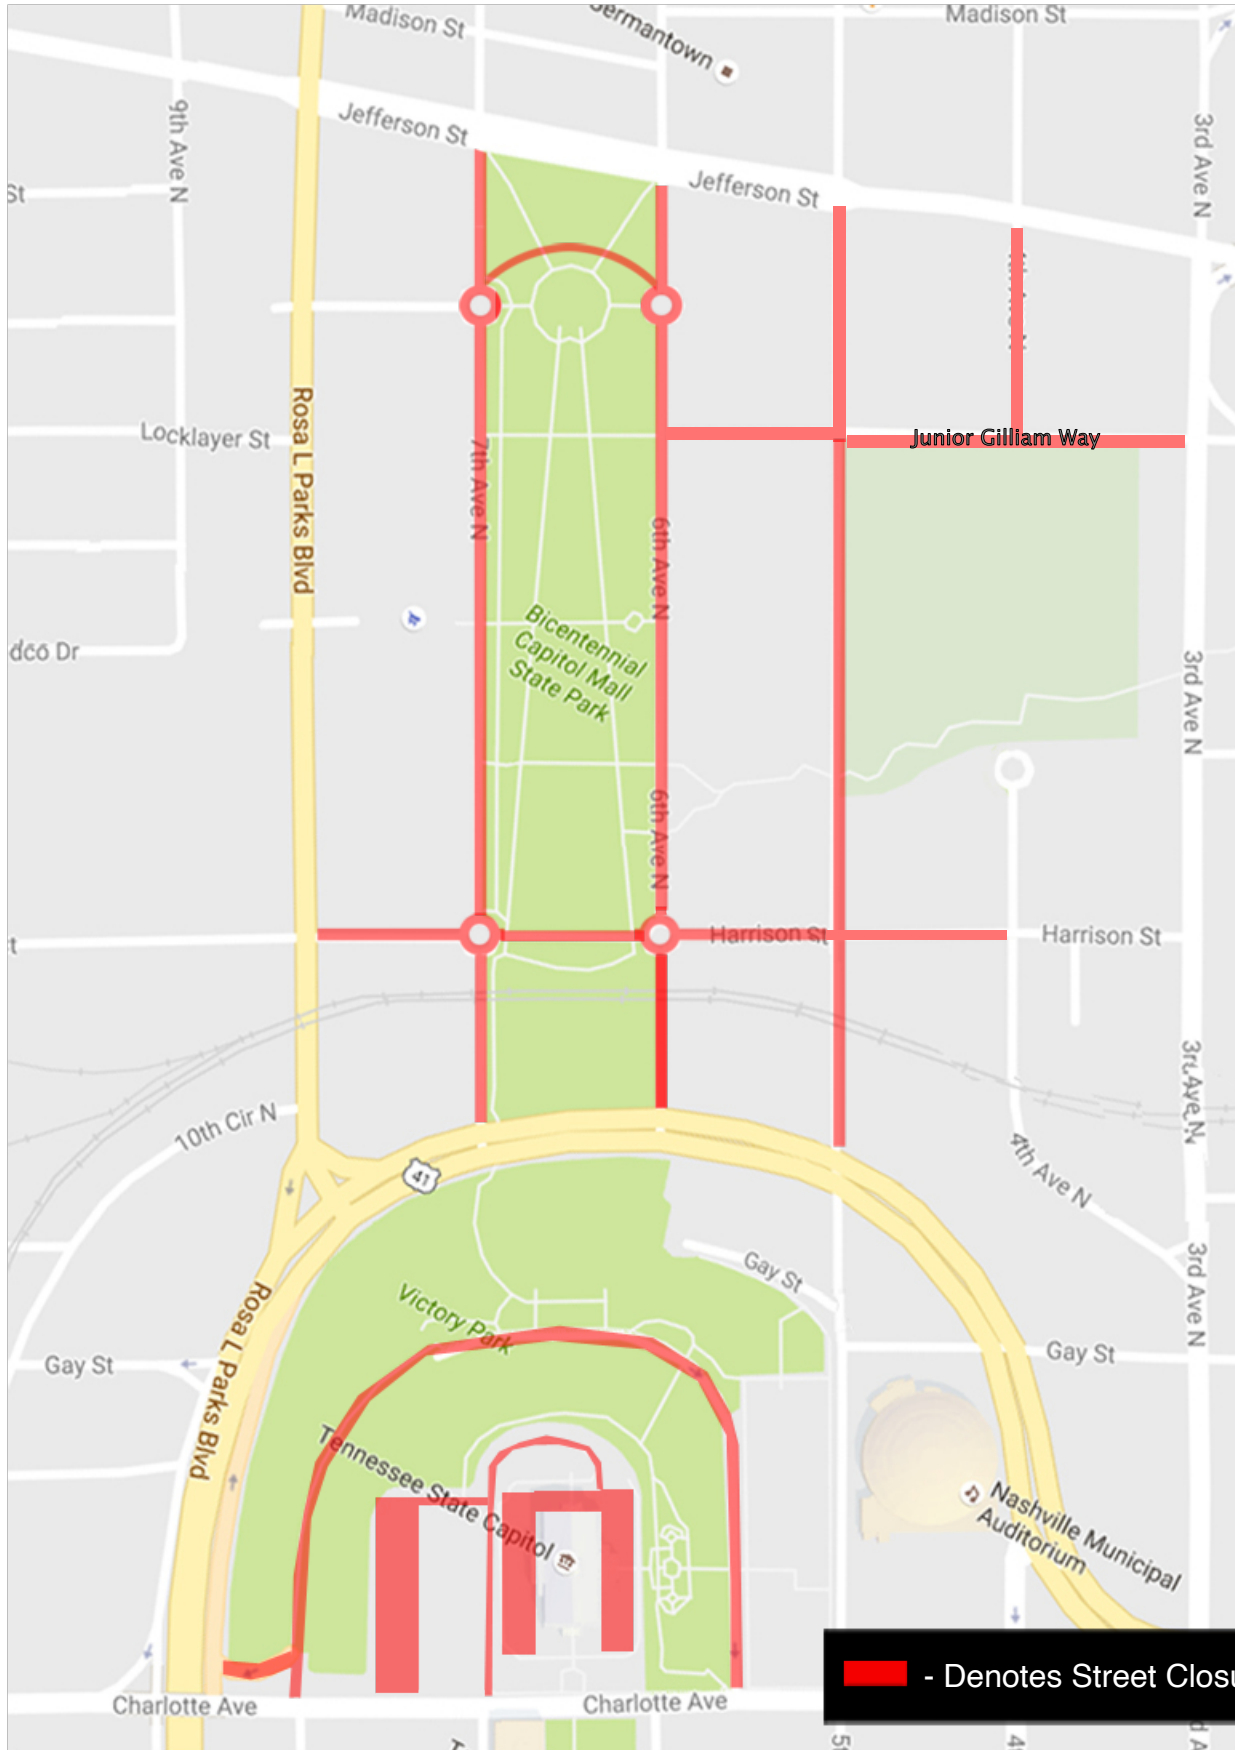

New Year's Eve Live: Nashville's Big Bash Street Closure Map

Thursday, Dec. 14, 2023 1:00 PM

through

Wednesday, Dec. 27, 2023 by 6:00 AM

As of 11/15/23

Red line - Denotes Street Closure

New Year's Eve Live: Nashville's Big Bash Street Closure Map

Wednesday, Dec. 27, 2023 Beginning 6:00 AM
through
Thursday, Dec. 28, 2023 by 6:00 PM
As of 11/15/23

Red Line - Denotes Street Closure

New Year's Eve Live: Nashville's Big Bash
Street Closure Map
Thursday, Dec. 28, 2023 Beginning 6:00 PM
through
Sunday, Dec. 31, 2023 by 8:00 AM
As of 11/15/23

 - Denotes Street Closure

New Year's Eve Live: Nashville's Big Bash

Street Closure Map

Sunday, Dec. 31, 2023 Beginning 8:00 AM

through

Sunday, Dec. 31, 2023 2:00 PM

As of 11/15/23

New Year's Eve Live: Nashville's Big Bash
Street Closure Map
Sunday, Dec. 31, 2023 Beginning 2:00 PM
through
Monday, Jan. 1, 2024 4:00 AM
As of 11/15/23

 - Denotes Street Closure

New Year's Eve Live: Nashville's Big Bash Street Closure Map

Monday, Jan. 1, 2024 Beginning 4:00 AM
through
Monday, Jan. 1, 2024 by 6:00 PM
As of 11/15/23

 - Denotes Street Closure