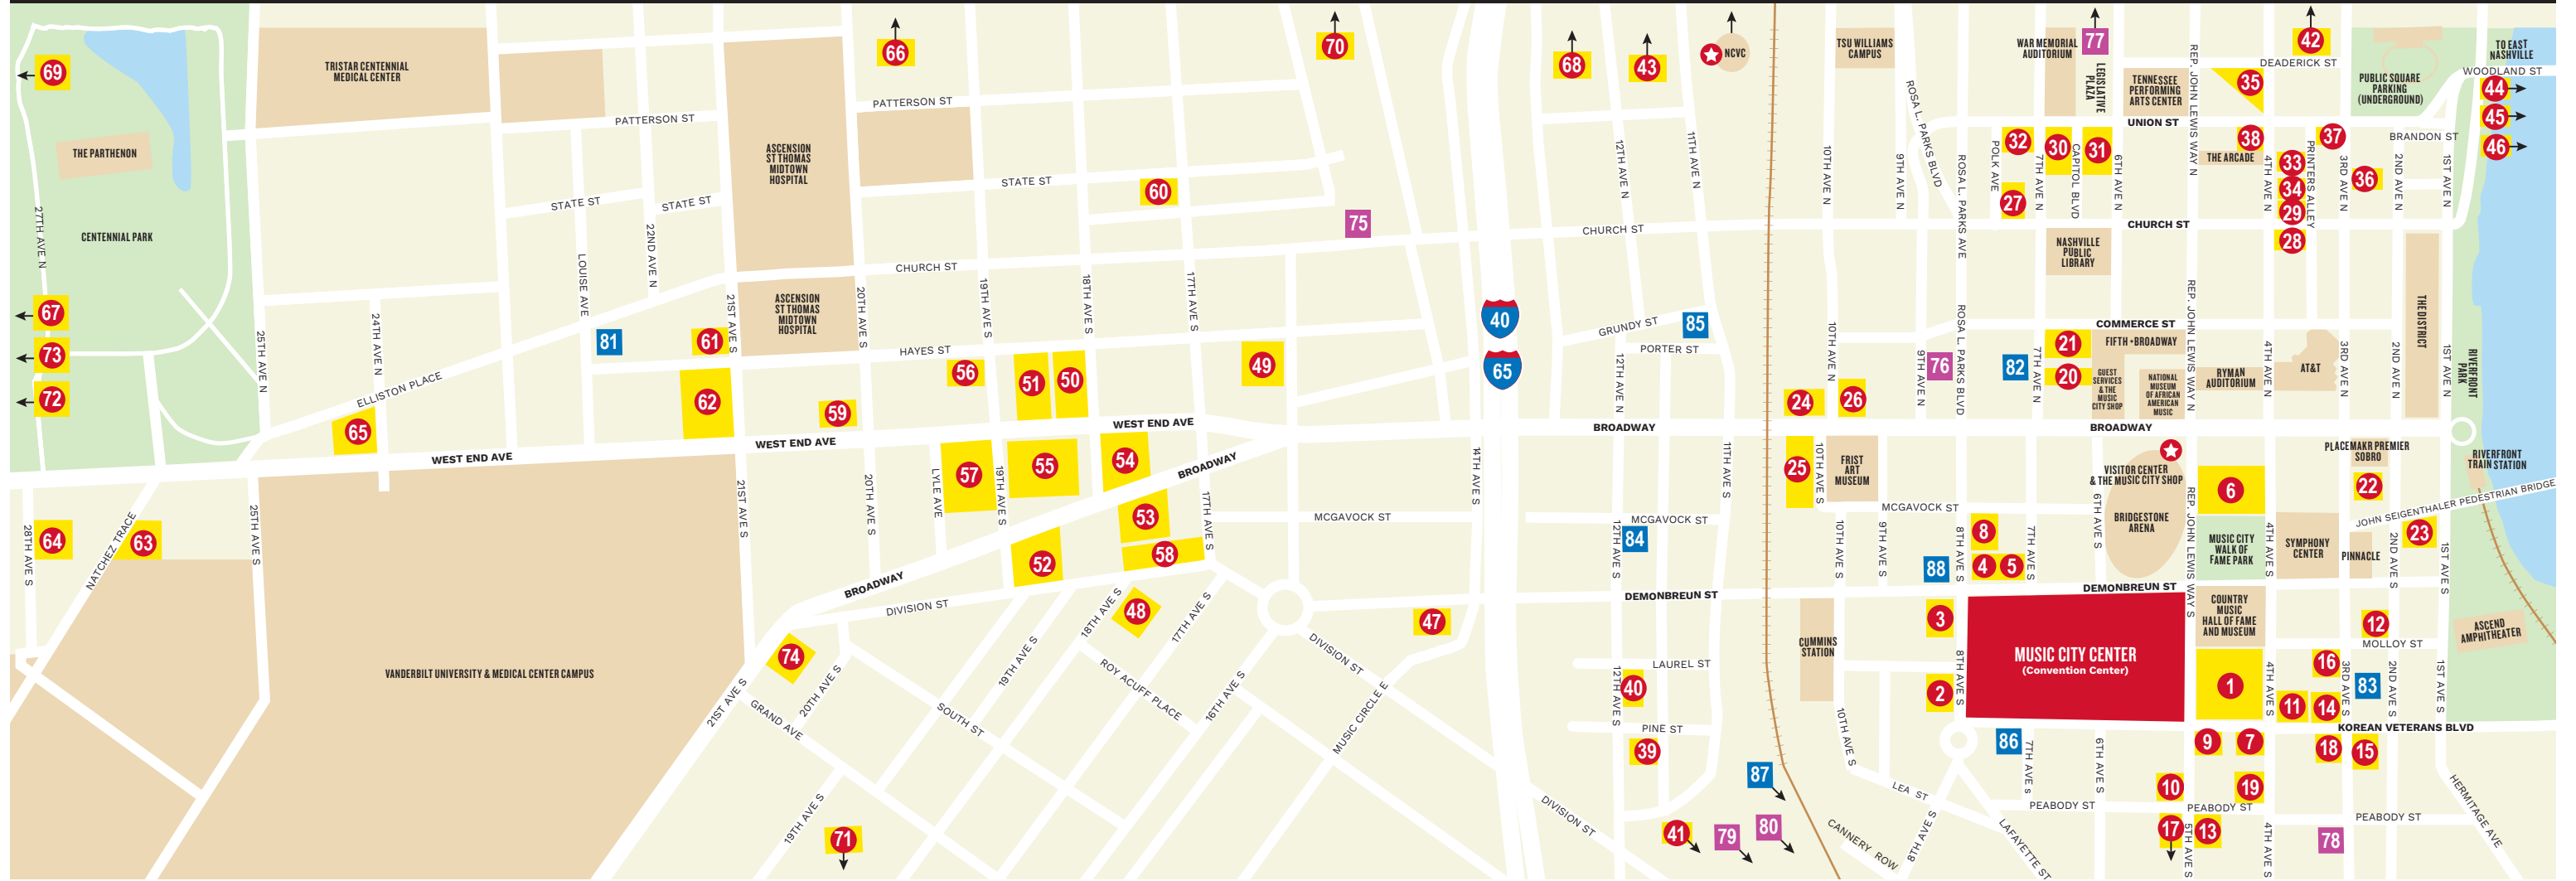

NASHVILLE HOTEL MAP: DOWNTOWN/ MIDTOWN (PROXIMITY TO MUSIC CITY CENTER)

DOWNTOWN HOTELS

	DISTANCE TO MCC	# ROOMS
1. Omni Nashville Hotel	adjacent	800
2. Westin	adjacent	454
3. JW Marriott	adjacent	533
4. 1 Hotel	adjacent	215
5. Embassy Suites Nashville Downtown	adjacent	506
6. Hilton Nashville Downtown	1 block	330
7. The Joseph Luxury Collection	1 block	297
8. Cambria Hotel Nashville Downtown	1 block	255
9. AC Hotel Nashville Downtown	1 block	470
10. Margaritaville Hotel	1 block	217
11. Hampton Inn & Suites Nashville Downtown	1 block	207
12. Hyatt Centric Downtown Nashville	2 blocks	252
13. Home2 Suites and Tru by Hilton Nashville Downtown Convention Center	2 blocks	232
14. Drury Plaza Hotel Nashville Downtown	2 blocks	390
15. Bode Nashville	2 blocks	69
16. Hyatt Place Nashville Downtown	2 blocks	255
17. Hyatt House Nashville Downtown Convention Center	2 blocks	217
18. Hilton Garden Inn Downtown	2 blocks	215

NASHVILLE HOTEL PIPELINE MAP: DOWNTOWN/ MIDTOWN (PROXIMITY TO MUSIC CITY CENTER)

60.	TownePlace Suites Nashville Midtown	1.5 miles	161
61.	Hyatt House Nashville at Vanderbilt	1.6 miles	201
62.	Loews Vanderbilt Hotel	1.6 miles	340
63.	Nashville Marriott at Vanderbilt University	2 miles	311
64.	Holiday Inn Vanderbilt	2 miles	300
65.	Homewood Suites Nashville Vanderbilt	2 miles	192
66.	Staybridge Suites Nashville-Midtown	2.3 miles	159
67.	Fairfield Inn & Suites Nashville West End Vanderbilt	2.3 miles	155
68.	Home2 Suites by Hilton Nashville MetroCenter	2.5 miles	105
69.	Element Nashville West End	2.7 miles	178
70.	Millennium Maxwell House Hotel Nashville	2.6 miles	287
71.	Moxy Vanderbilt Nashville at Hillsboro Village	2.8 miles	130
72.	Hilton Garden Inn Nashville West End Avenue	2.9 miles	103
73.	Home2 Suites Nashville West End Avenue	2.9 miles	69
74.	Kimpton Aertson Hotel	1.7 miles	180