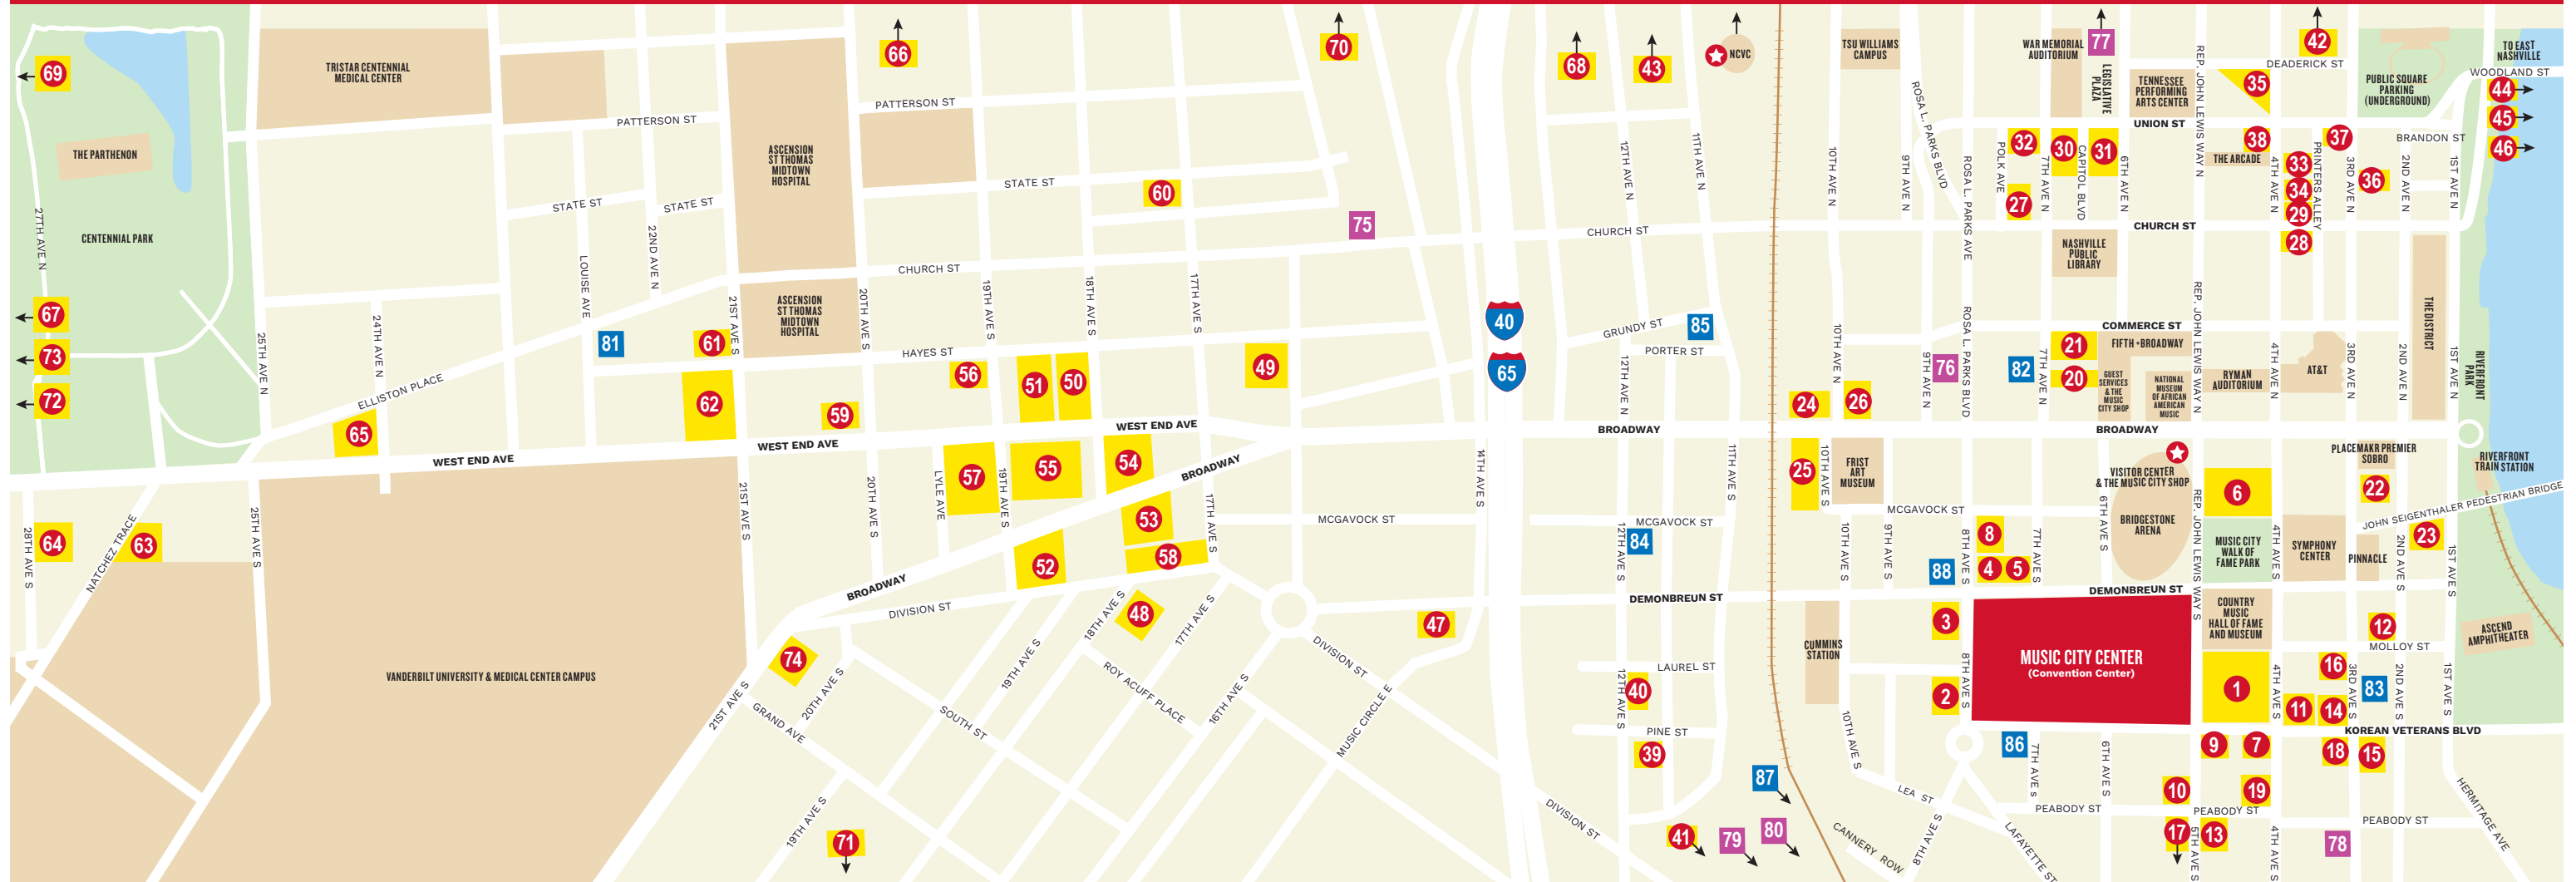

NASHVILLE HOTEL MAP: DOWNTOWN/ MIDTOWN (PROXIMITY TO MUSIC CITY CENTER)

DOWNTOWN HOTELS

	DISTANCE TO MCC	# ROOMS
1. Omni Nashville Hotel	adjacent	800
2. Westin	adjacent	454
3. JW Marriott	adjacent	533
4. 1 Hotel	adjacent	215
5. Embassy Suites Nashville Downtown	adjacent	506
6. Hilton Nashville Downtown	1 block	330
7. The Joseph Luxury Collection	1 block	297
8. Cambria Hotel Nashville Downtown	1 block	255
9. AC Hotel Nashville Downtown	1 block	470
10. Margaritaville Hotel	1 block	217
11. Hampton Inn & Suites Nashville Downtown	1 block	207
12. Hyatt Centric Downtown Nashville	2 blocks	252
13. Home2 Suites and Tru by Hilton Nashville Downtown Convention Center	2 blocks	232
14. Drury Plaza Hotel Nashville Downtown	2 blocks	390
15. Bode Nashville	2 blocks	69
16. Hyatt Place Nashville Downtown	2 blocks	255
17. Hyatt House Nashville Downtown Convention Center	2 blocks	217
18. Hilton Garden Inn Downtown	2 blocks	215

NASHVILLE HOTEL PIPELINE MAP: DOWNTOWN/ MIDTOWN (PROXIMITY TO MUSIC CITY CENTER)

60.	TownePlace Suites Nashville Midtown	1.5 miles	161
61.	Hyatt House Nashville at Vanderbilt	1.6 miles	201
62.	Loews Vanderbilt Hotel	1.6 miles	340
63.	Nashville Marriott at Vanderbilt University	2 miles	311
64.	Holiday Inn Vanderbilt	2 miles	300
65.	Homewood Suites Nashville Vanderbilt	2 miles	192
66.	Staybridge Suites Nashville-Midtown	2.3 miles	159
67.	Fairfield Inn & Suites Nashville West End Vanderbilt	2.3 miles	155
68.	Home2 Suites by Hilton Nashville MetroCenter	2.5 miles	105
69.	Element Nashville West End	2.7 miles	178
70.	Millennium Maxwell House Hotel Nashville	2.6 miles	287
71.	Moxy Vanderbilt Nashville at Hillsboro Village	2.8 miles	130
72.	Hilton Garden Inn Nashville West End Avenue	2.9 miles	103
73.	Home2 Suites Nashville West End Avenue	2.9 miles	69
74.	Kimpton Aertson Hotel	1.7 miles	180