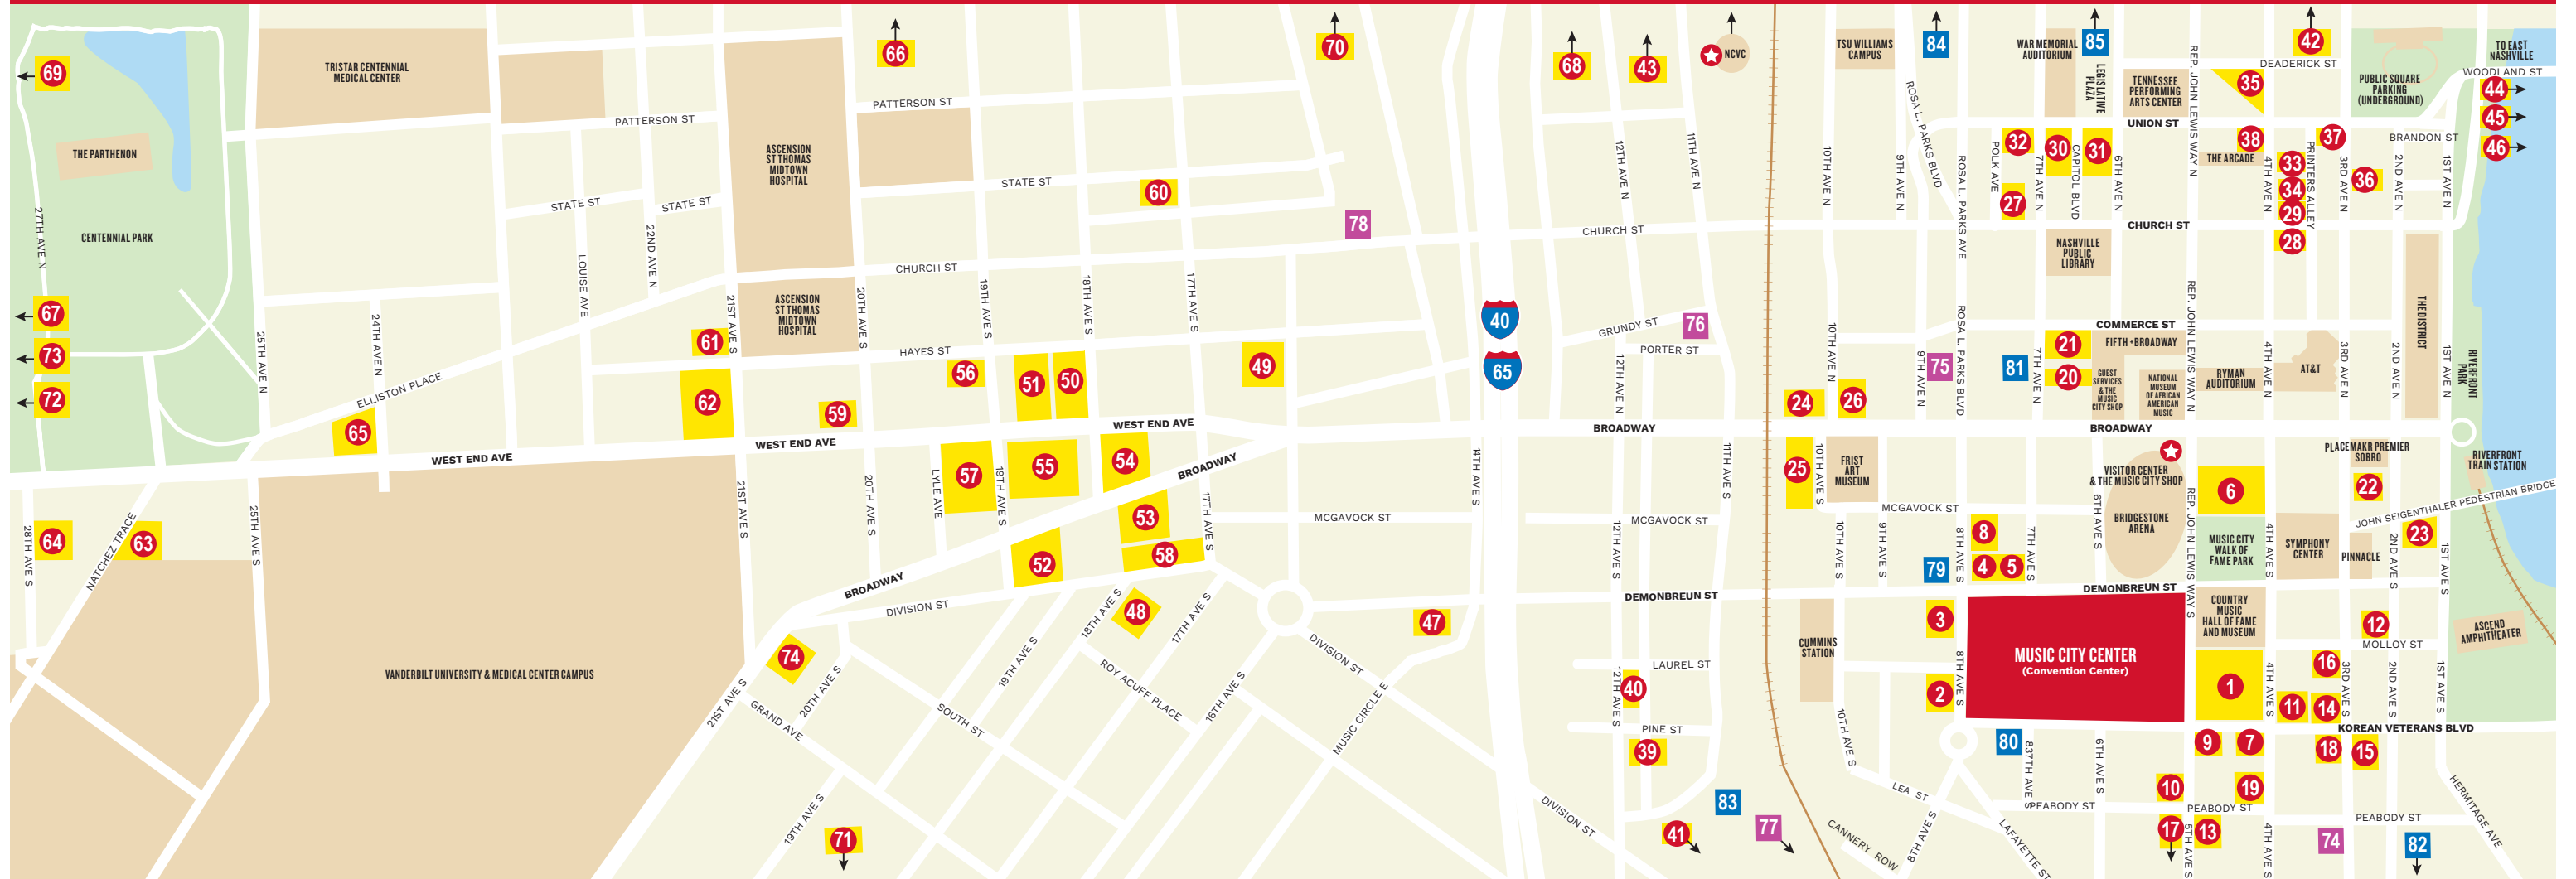

NASHVILLE HOTEL MAP: DOWNTOWN/ MIDTOWN (PROXIMITY TO MUSIC CITY CENTER)

DOWNTOWN HOTELS

	DISTANCE TO MCC	# ROOMS
1. Omni Nashville Hotel	adjacent	800
2. Westin	adjacent	454
3. JW Marriott	adjacent	533
4. 1 Hotel	adjacent	215
5. Embassy Suites Nashville Downtown	adjacent	506
6. Hilton Nashville Downtown	1 block	330
7. The Joseph Luxury Collection	1 block	297
8. Cambria Hotel Nashville Downtown	1 block	255
9. AC Hotel Nashville Downtown	1 block	470
10. Margaritaville Hotel	1 block	217
11. Hampton Inn & Suites Nashville Downtown	1 block	207
12. Hyatt Centric Downtown Nashville	2 blocks	252
13. Home2 Suites and Tru by Hilton Nashville Downtown Convention Center	2 blocks	232
14. Drury Plaza Hotel Nashville Downtown	2 blocks	390
15. Bode Nashville	2 blocks	69
16. Hyatt Place Nashville Downtown	2 blocks	255
17. Hyatt House Nashville Downtown Convention Center	2 blocks	217
18. Hilton Garden Inn Downtown	2 blocks	215

NASHVILLE HOTEL PIPELINE MAP: DOWNTOWN/ MIDTOWN (PROXIMITY TO MUSIC CITY CENTER)

60.	TownePlace Suites Nashville Midtown	1.5 miles	161
61.	Hyatt House Nashville at Vanderbilt	1.6 miles	201
62.	Loews Vanderbilt Hotel	1.6 miles	340
63.	Nashville Marriott at Vanderbilt University	2 miles	311
64.	Holiday Inn Vanderbilt	2 miles	300
65.	Homewood Suites Nashville Vanderbilt	2 miles	192
66.	Staybridge Suites Nashville-Midtown	2.3 miles	159
67.	Fairfield Inn & Suites Nashville West End Vanderbilt	2.3 miles	155
68.	Home2 Suites by Hilton Nashville MetroCenter	2.5 miles	105
69.	Element Nashville West End	2.7 miles	178
70.	Millennium Maxwell House Hotel Nashville	2.6 miles	287
71.	Moxy Vanderbilt Nashville at Hillsboro Village	2.8 miles	130
72.	Hilton Garden Inn Nashville West End Avenue	2.9 miles	103
73.	Home2 Suites Nashville West End Avenue	2.9 miles	69
74.	Kimpton Aertson Hotel	1.7 miles	180