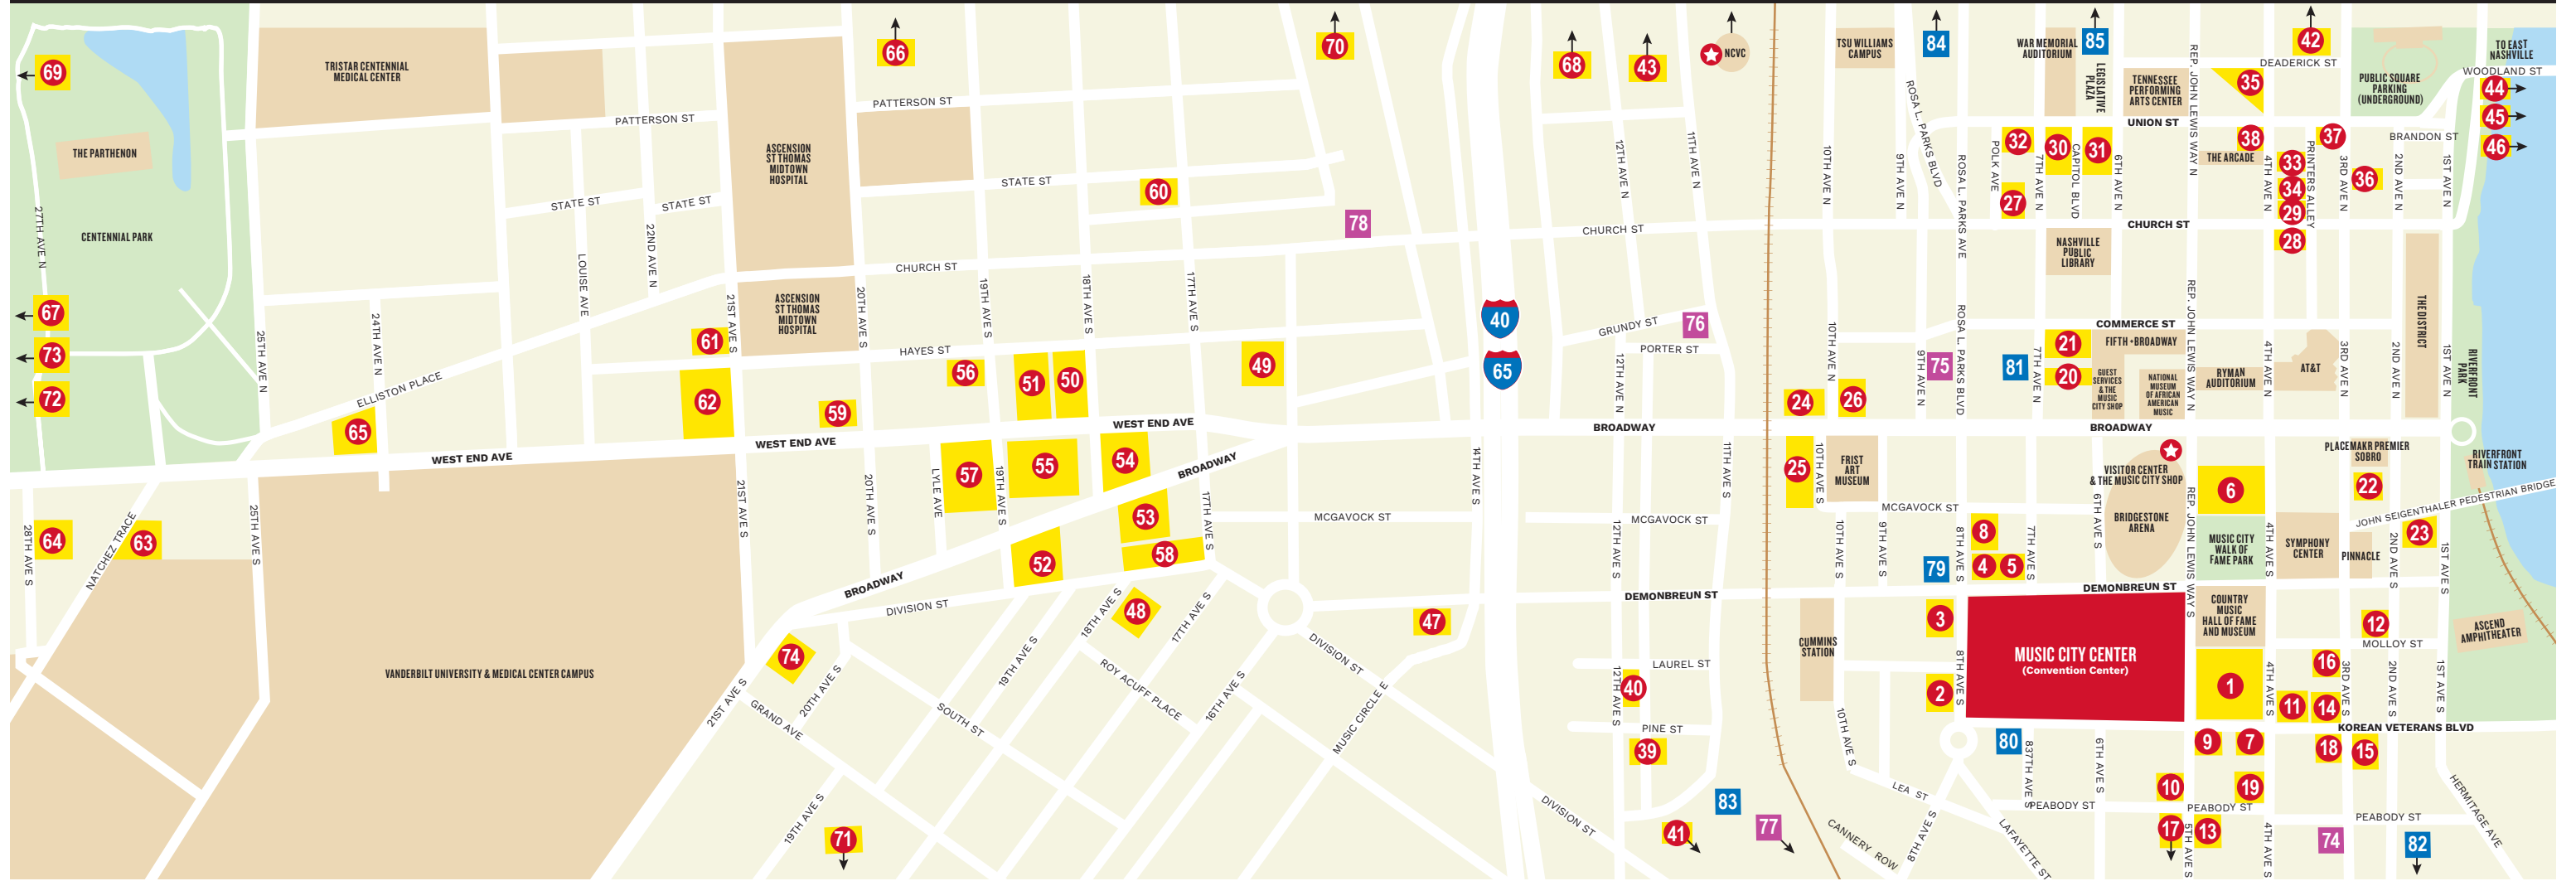

NASHVILLE HOTEL MAP: DOWNTOWN/ MIDTOWN (PROXIMITY TO MUSIC CITY CENTER)

DOWNTOWN HOTELS

	DISTANCE TO MCC	# ROOMS
1. Omni Nashville Hotel	adjacent	800
2. Westin	adjacent	454
3. JW Marriott	adjacent	533
4. 1 Hotel	adjacent	215
5. Embassy Suites Nashville Downtown	adjacent	506
6. Hilton Nashville Downtown	1 block	330
7. The Joseph Luxury Collection	1 block	297
8. Cambria Hotel Nashville Downtown	1 block	255
9. AC Hotel Nashville Downtown	1 block	470
10. Margaritaville Hotel	1 block	217
11. Hampton Inn & Suites Nashville Downtown	1 block	207
12. Hyatt Centric Downtown Nashville	2 blocks	252
13. Home2 Suites and Tru by Hilton Nashville Downtown Convention Center	2 blocks	232
14. Drury Plaza Hotel Nashville Downtown	2 blocks	390
15. Bode Nashville	2 blocks	69
16. Hyatt Place Nashville Downtown	2 blocks	255
17. Hyatt House Nashville Downtown Convention Center	2 blocks	217
18. Hilton Garden Inn Downtown	2 blocks	215

NASHVILLE HOTEL PIPELINE MAP: DOWNTOWN/ MIDTOWN (PROXIMITY TO MUSIC CITY CENTER)

60.	TownePlace Suites Nashville Midtown	1.5 miles	161
61.	Hyatt House Nashville at Vanderbilt	1.6 miles	201
62.	Loews Vanderbilt Hotel	1.6 miles	340
63.	Nashville Marriott at Vanderbilt University	2 miles	311
64.	Holiday Inn Vanderbilt	2 miles	300
65.	Homewood Suites Nashville Vanderbilt	2 miles	192
66.	Staybridge Suites Nashville-Midtown	2.3 miles	159
67.	Fairfield Inn & Suites Nashville West End Vanderbilt	2.3 miles	155
68.	Home2 Suites by Hilton Nashville MetroCenter	2.5 miles	105
69.	Element Nashville West End	2.7 miles	178
70.	Millennium Maxwell House Hotel Nashville	2.6 miles	287
71.	Moxy Vanderbilt Nashville at Hillsboro Village	2.8 miles	130
72.	Hilton Garden Inn Nashville West End Avenue	2.9 miles	103
73.	Home2 Suites Nashville West End Avenue	2.9 miles	69
74.	Kimpton Aertson Hotel	1.7 miles	180