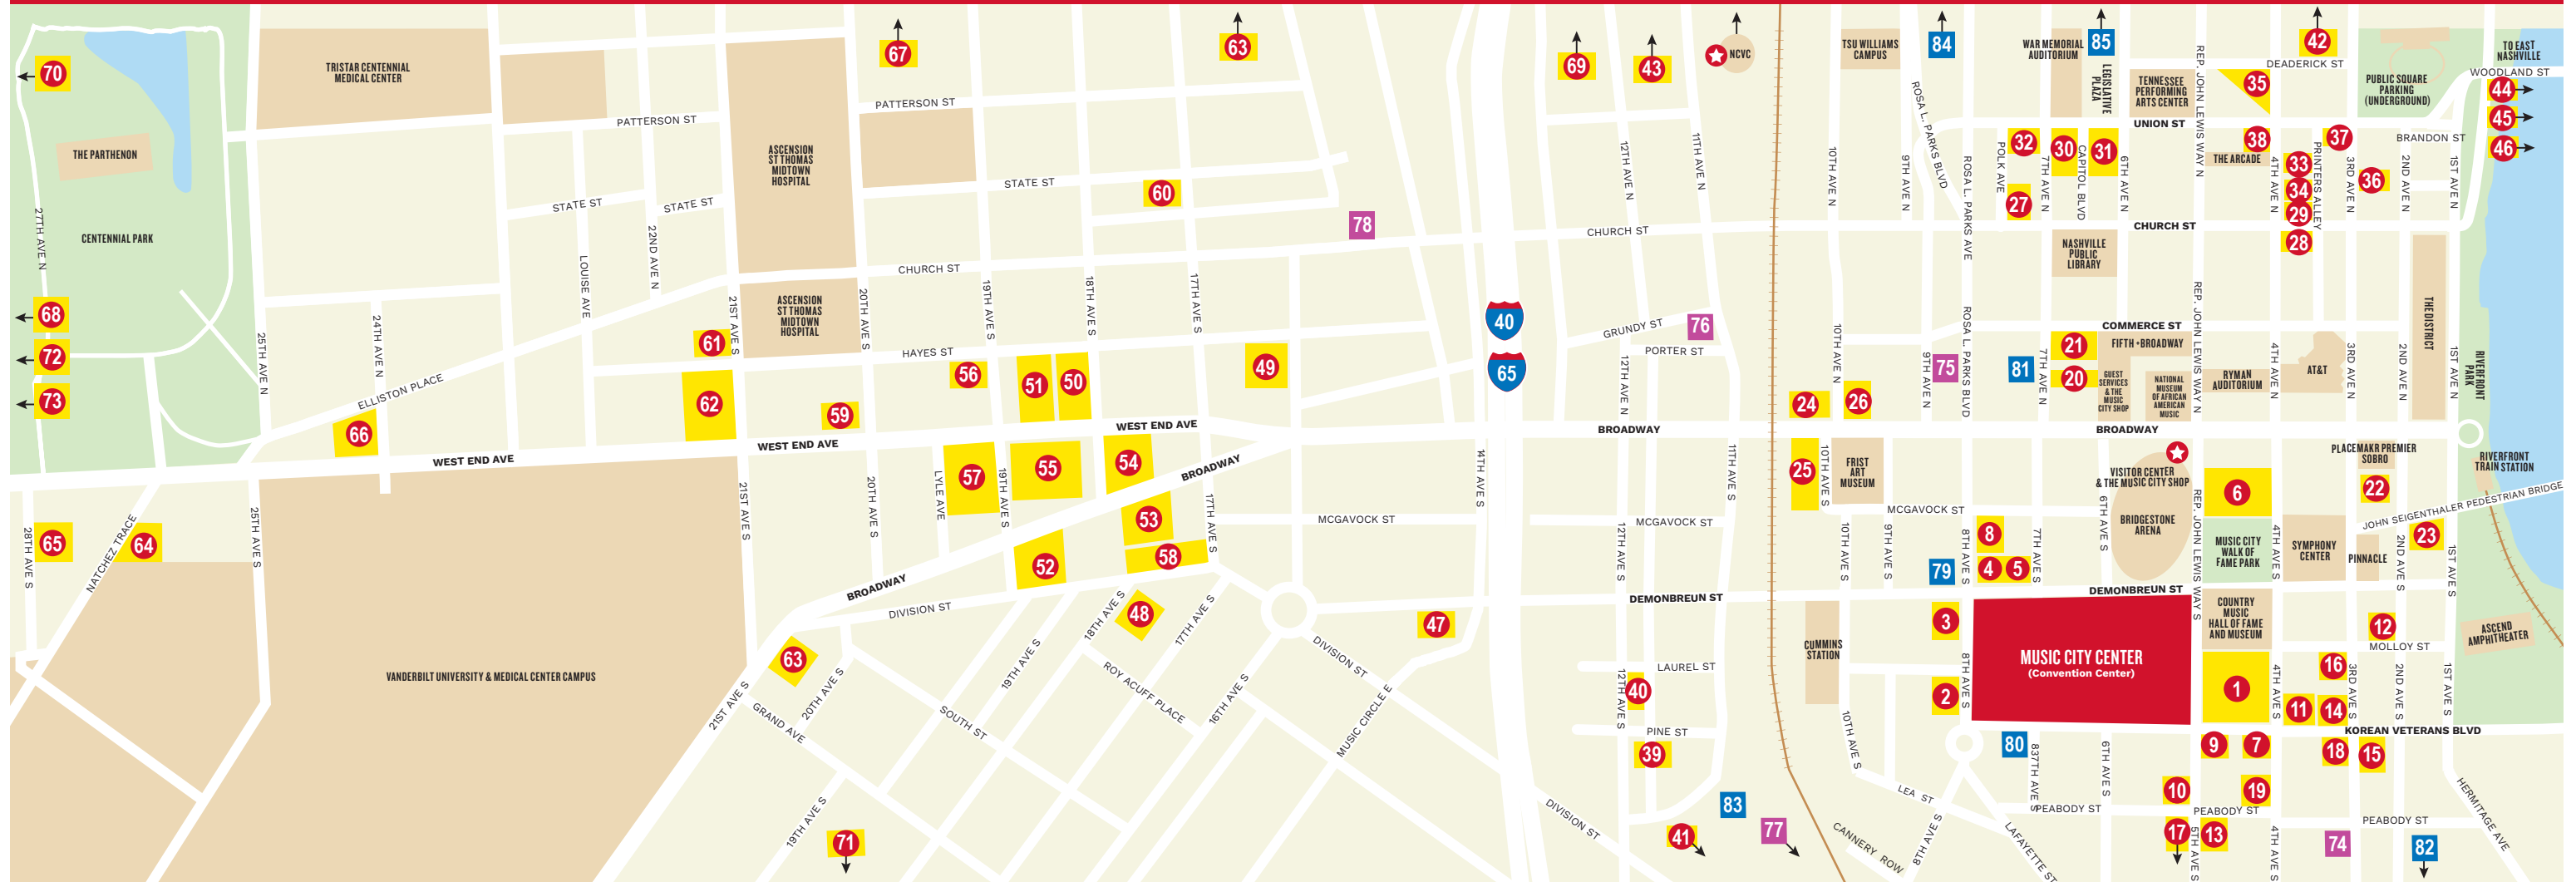

# NASHVILLE HOTEL MAP: DOWNTOWN/ MIDTOWN (PROXIMITY TO MUSIC CITY CENTER)

### DOWNTOWN HOTELS

	DISTANCE TO MCC	# ROOMS
1. <b>Omni Nashville Hotel</b>	adjacent	800
2. <b>Westin</b>	adjacent	454
3. <b>JW Marriott</b>	adjacent	533
4. <b>1 Hotel</b>	adjacent	215
5. <b>Embassy Suites Nashville Downtown</b>	adjacent	506
6. <b>Hilton Nashville Downtown</b>	1 block	330
7. <b>The Joseph Luxury Collection</b>	1 block	297
8. <b>Cambria Hotel Nashville Downtown</b>	1 block	255
9. <b>AC Hotel Nashville Downtown</b>	1 block	470
10. <b>Margaritaville Hotel</b>	1 block	217
11. <b>Hampton Inn &amp; Suites Nashville Downtown</b>	1 block	207
12. <b>Hyatt Centric Downtown Nashville</b>	2 blocks	252
13. <b>Home2 Suites and Tru by Hilton Nashville Downtown Convention Center</b>	2 blocks	232
14. <b>Drury Plaza Hotel Nashville Downtown</b>	2 blocks	390
15. <b>Bode Nashville</b>	2 blocks	69
16. <b>Hyatt Place Nashville Downtown</b>	2 blocks	255
17. <b>Hyatt House Nashville Downtown Convention Center</b>	2 blocks	217
18. <b>Hilton Garden Inn Downtown</b>	2 blocks	215

# NASHVILLE HOTEL PIPELINE MAP: DOWNTOWN/ MIDTOWN (PROXIMITY TO MUSIC CITY CENTER)

60.	<b>TownPlace Suites Nashville Midtown</b>	1.5 miles	161
61.	<b>Hyatt House Nashville at Vanderbilt</b>	1.6 miles	201
62.	<b>Loews Vanderbilt Hotel</b>	1.6 miles	340
63.	<b>Kimpton Aertson Hotel</b>	1.7 miles	180
64.	<b>Nashville Marriott at Vanderbilt University</b>	2 miles	311
65.	<b>Holiday Inn Vanderbilt</b>	2 miles	300
66.	<b>Homewood Suites Nashville Vanderbilt</b>	2 miles	192
67.	<b>Staybridge Suites Nashville-Midtown</b>	2.3 miles	159
68.	<b>Fairfield Inn &amp; Suites Nashville West End Vanderbilt</b>	2.3 miles	155
69.	<b>Home2 Suites by Hilton Nashville MetroCenter</b>	2.5 miles	105
70.	<b>Element Nashville West End</b>	2.7 miles	178
71.	<b>Moxy Vanderbilt Nashville at Hillsboro Village</b>	2.8 miles	130
72.	<b>Hilton Garden Inn Nashville West End Avenue</b>	2.9 miles	103
73.	<b>Home2 Suites Nashville West End Avenue</b>	2.9 miles	69