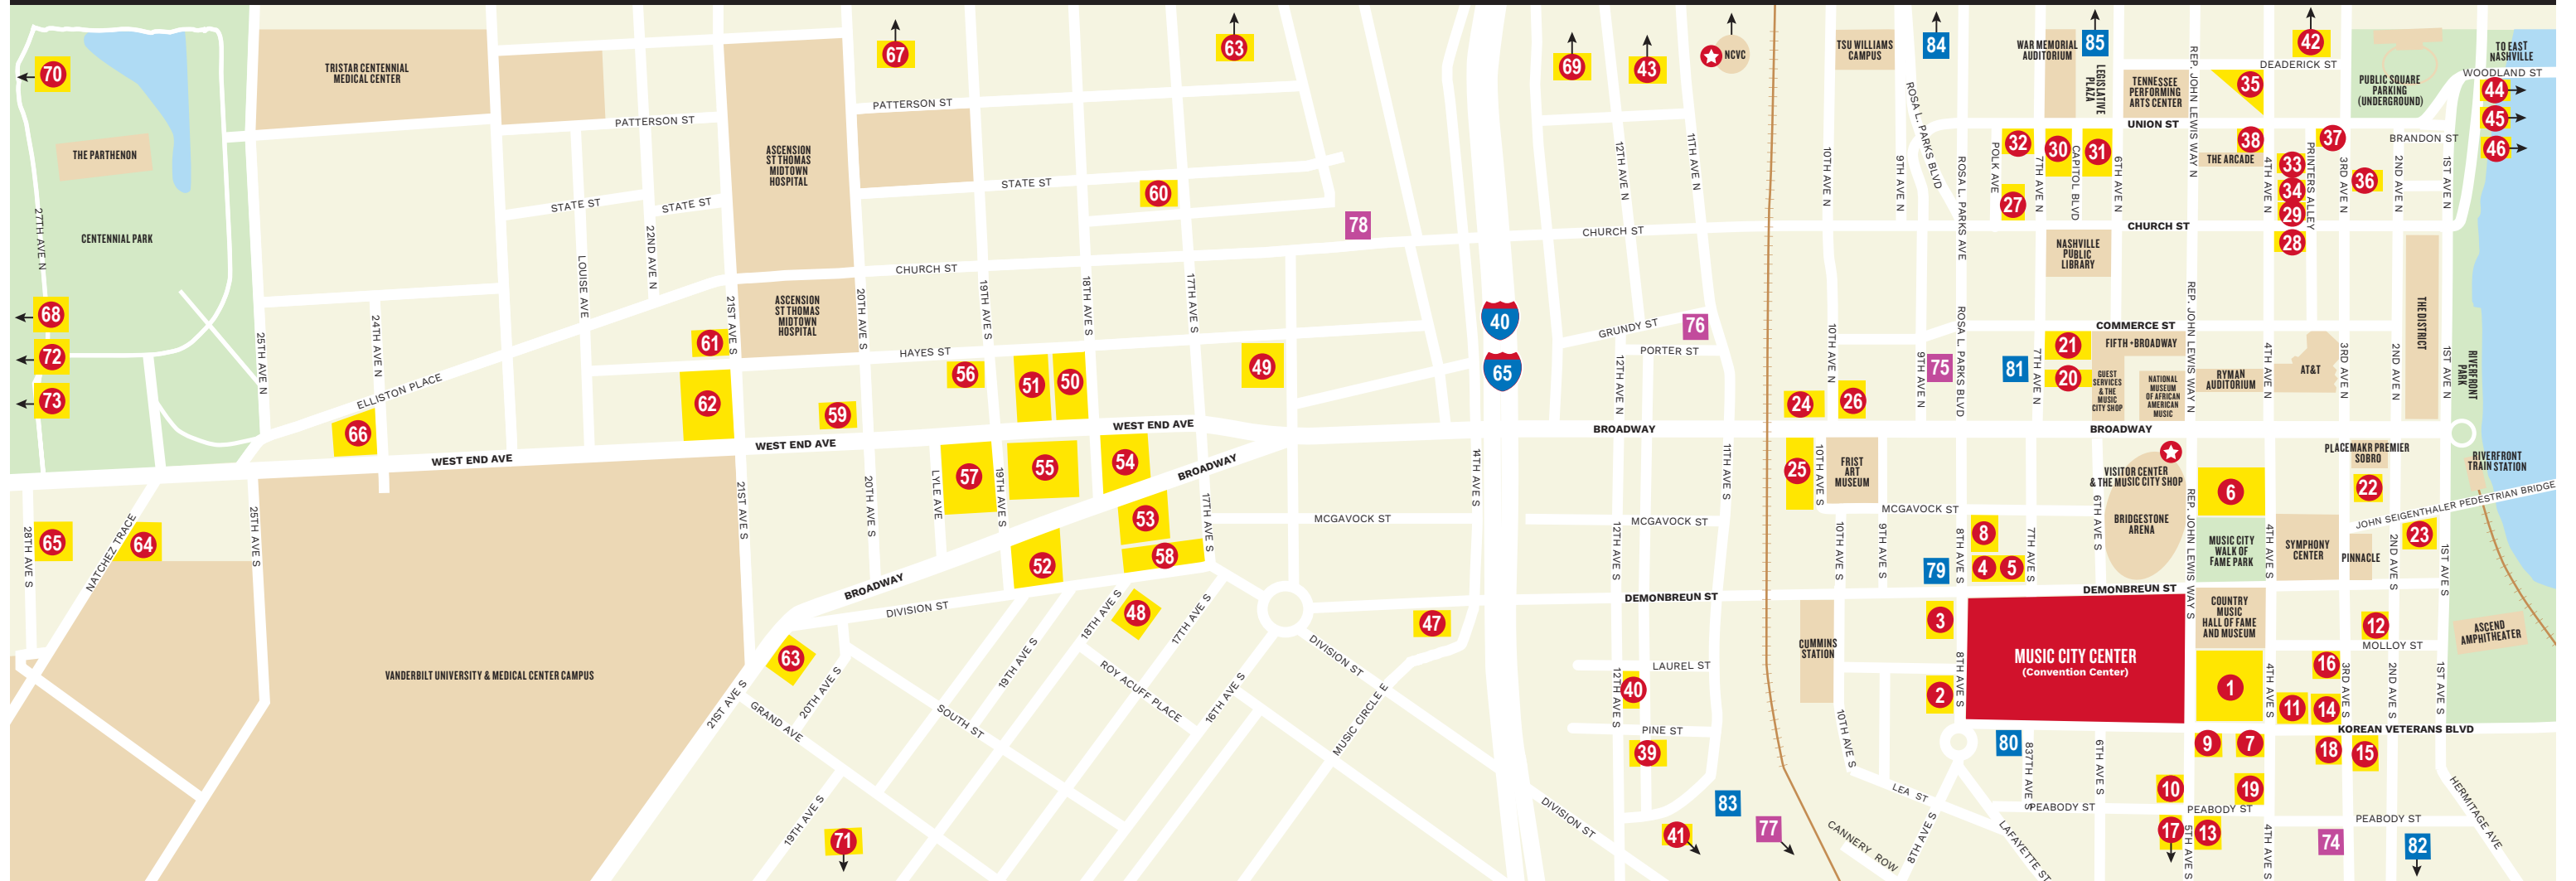

42. <b>TownPlace Suites Nashville Downtown/Capitol District</b>	1.0 mile	204
43. <b>Hampton Inn &amp; Suites Downtown Capitol View Nashville Downtown/Stadium</b>	1.1 miles	169
44. <b>La Quinta Inn &amp; Suites by Wyndham Nashville Downtown/Stadium</b>	1.3 miles	120
45. <b>Comfort Inn &amp; Suites Downtown Nashville Stadium</b>	1.3 miles	120
46. <b>Clarion Hotel Nashville Downtown Stadium</b>	2 miles	180

# NASHVILLE HOTEL PIPELINE MAP: DOWNTOWN/ MIDTOWN (PROXIMITY TO MUSIC CITY CENTER)

60.	<b>TownPlace Suites Nashville Midtown</b>	1.5 miles	161
61.	<b>Hyatt House Nashville at Vanderbilt</b>	1.6 miles	201
62.	<b>Loews Vanderbilt Hotel</b>	1.6 miles	340
63.	<b>Kimpton Aertson Hotel</b>	1.7 miles	180
64.	<b>Nashville Marriott at Vanderbilt University</b>	2 miles	311
65.	<b>Holiday Inn Vanderbilt</b>	2 miles	300
66.	<b>Homewood Suites Nashville Vanderbilt</b>	2 miles	192
67.	<b>Staybridge Suites Nashville-Midtown</b>	2.3 miles	159
68.	<b>Fairfield Inn &amp; Suites Nashville West End Vanderbilt</b>	2.3 miles	155
69.	<b>Home2 Suites by Hilton Nashville MetroCenter</b>	2.5 miles	105
70.	<b>Element Nashville West End</b>	2.7 miles	178
71.	<b>Moxy Vanderbilt Nashville at Hillsboro Village</b>	2.8 miles	130
72.	<b>Hilton Garden Inn Nashville West End Avenue</b>	2.9 miles	103
73.	<b>Home2 Suites Nashville West End Avenue</b>	2.9 miles	69