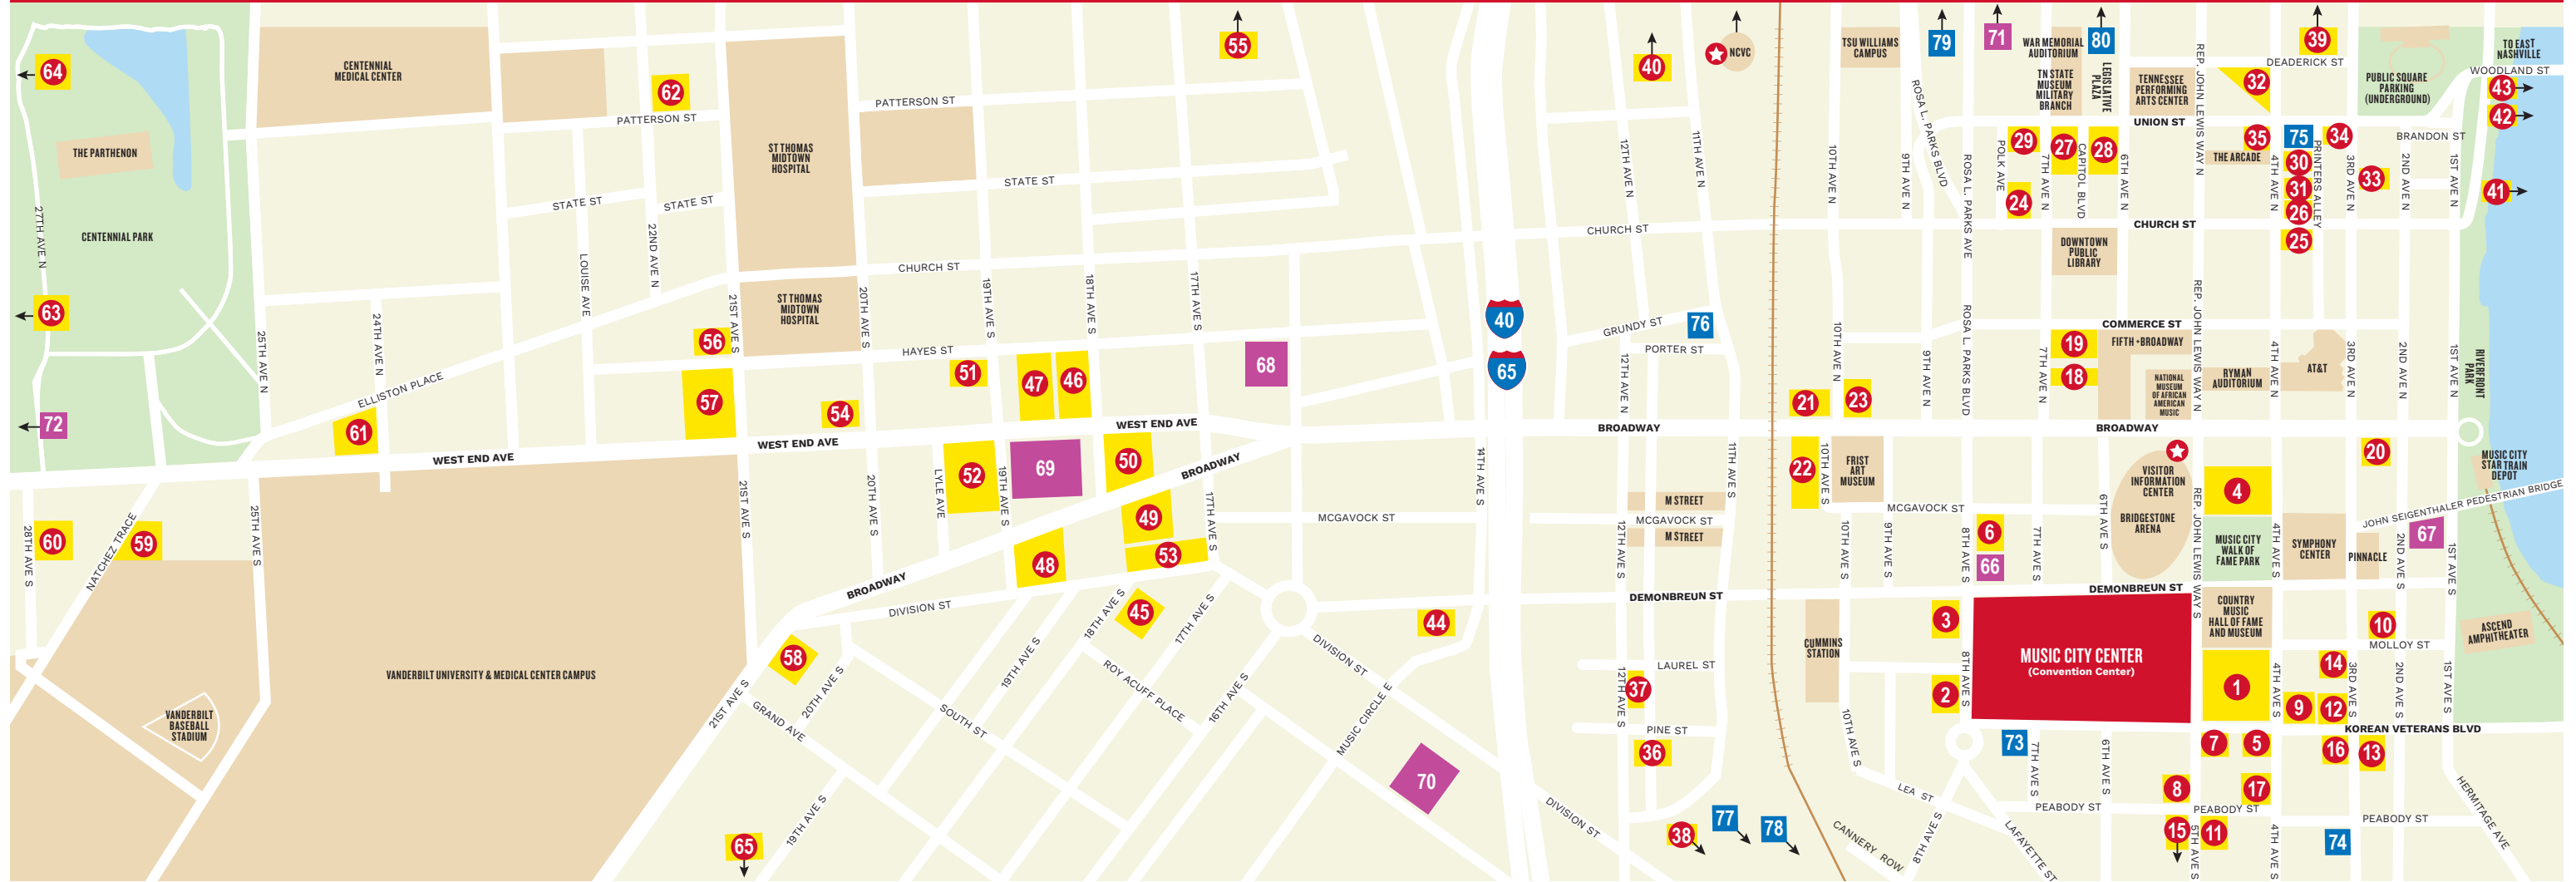

NASHVILLE HOTEL MAP: DOWNTOWN/ MIDTOWN (PROXIMITY TO MUSIC CITY CENTER)

DOWNTOWN HOTELS

	DISTANCE TO MCC	# ROOMS
1. Omni Nashville Hotel	adjacent	800
2. Westin	adjacent	454
3. JW Marriott	adjacent	533
4. Hilton Nashville Downtown	1 block	330
5. The Joseph Luxury Collection	1 block	297
6. Cambria Suites	1 block	255
7. Tri-brand Marriott – AC, SpringHill Suites, Residence Inn	1 block	470
8. Margaritaville Hotel	1 block	217
9. Hampton Inn & Suites Nashville Downtown	1 block	207
10. Hyatt Centric	2 blocks	252
11. Tru & Home2 Suites Nashville Downtown	2 blocks	232
12. Drury Plaza	2 blocks	390
13. Bode Nashville	2 blocks	69
14. Hyatt Place Nashville Downtown	2 blocks	255
15. Hyatt House SoBro	2 blocks	217
16. Hilton Garden Inn Downtown	2 blocks	215
17. Holiday Inn Hotel & Suites	2 blocks	230
18. Holston House - Unbound Collection by Hyatt	2 blocks	190
19. Renaissance Nashville Hotel	3 blocks	673
20. Moxy Hotel Downtown	3 blocks	168
21. Grand Hyatt	4 blocks	591
22. Union Station Hotel	4 blocks	125

23. Holiday Inn Express Downtown	4 blocks	285
24. Homewood Suites Nashville Downtown	4 blocks	113
25. Courtyard by Marriott Nashville Downtown	4 blocks	192
26. The Noelle	4 blocks	220
27. Sheraton Grand Nashville Downtown	5 blocks	482
28. The Hermitage Hotel	5 blocks	120
29. Capitol Hotel Downtown Nashville	5 blocks	101
30. The Bobby	5 blocks	144
31. Dream Hotel	5 blocks	168
32. DoubleTree by Hilton Nashville Downtown	6 blocks	341
33. 21c Museum Hotel	6 blocks	124
34. Hotel Indigo Nashville Downtown	6 blocks	130
35. The Fairlane	6 blocks	81
36. Thompson Hotel	0.7 miles	224
37. W Hotel	0.8 miles	346
38. Fairfield Inn Downtown/Gulch	0.9 miles	126
39. TownePlace Suites Downtown	1.0 mile	204
40. Hampton Inn & Suites Downtown Capitol View	1.1 miles	169
41. La Quinta Inn & Suites Nashville Downtown Stadium	1.3 miles	120
42. Quality Inn Nashville Downtown Stadium	1.3 miles	120
43. Clarion Hotel Stadium	2 miles	180