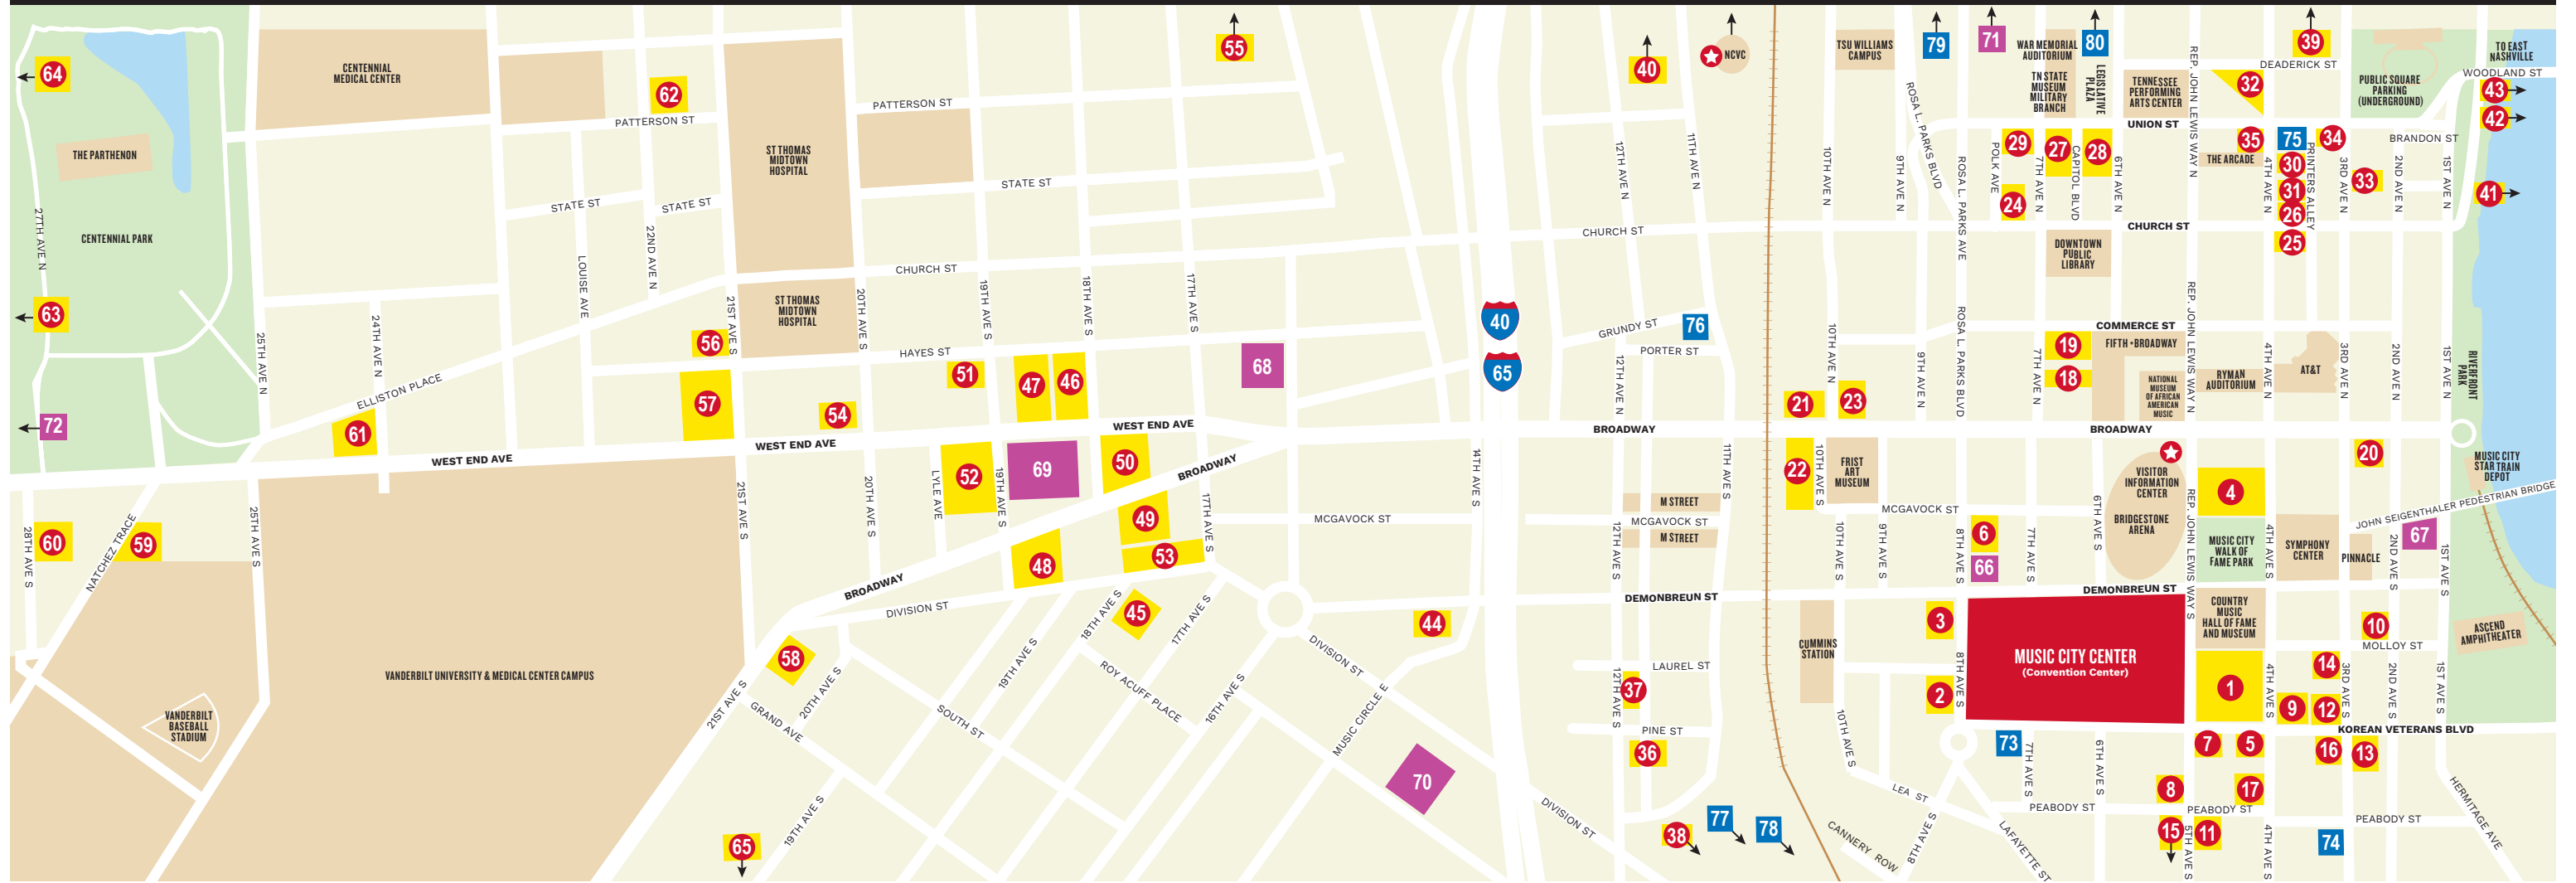

NASHVILLE HOTEL PIPELINE MAP: DOWNTOWN/ MIDTOWN (PROXIMITY TO MUSIC CITY CENTER)

HOTELS UNDER CONSTRUCTION

	OPENING DATE	DISTANCE TO MCC	# ROOMS
66. Embassy Suites / 1 Hotel	Summer 2022	adjacent	721
67. Four Seasons	Spring 2022	4 blocks	236
68. Conrad Hotel	Summer 2022	1 mile	237
69. Curio Midtown	Fall 2022	1 mile	199
70. Mainstay Suites Nashville	Spring 2022	1.2 miles	80
71. Home2 Suites MetroCenter	Early 2022	2.5 miles	105
72. Hilton Garden Inn & Home2 Suites West End	Early 2023	2.9 miles	172

Total Rooms Under Construction

1,750

FUTURE HOTEL DEVELOPMENT

	OPENING DATE	DISTANCE TO MCC	# ROOMS
73. Ritz-Carlton Hotel	Fall 2024	1 block	240
74. The Printing House-Tapestry Collection by Hilton	Winter 2024	3 blocks	180
75. Radisson RED	TBD	5 blocks	120
76. Edition	Spring 2023	0.7 miles	280
77. Tru by Hilton	Summer 2024	0.8 miles	224
78. Canopy and Homewood Suites Gulch	Summer 2023	0.8 miles	334
79. Avid MetroCenter	TBD	3.4 miles	120
80. Residence Inn MetroCenter	Fall 2023	3.8 miles	124

Total Future Hotel Rooms

1,622

Total Hotel Rooms (Including Pipeline)

18,947