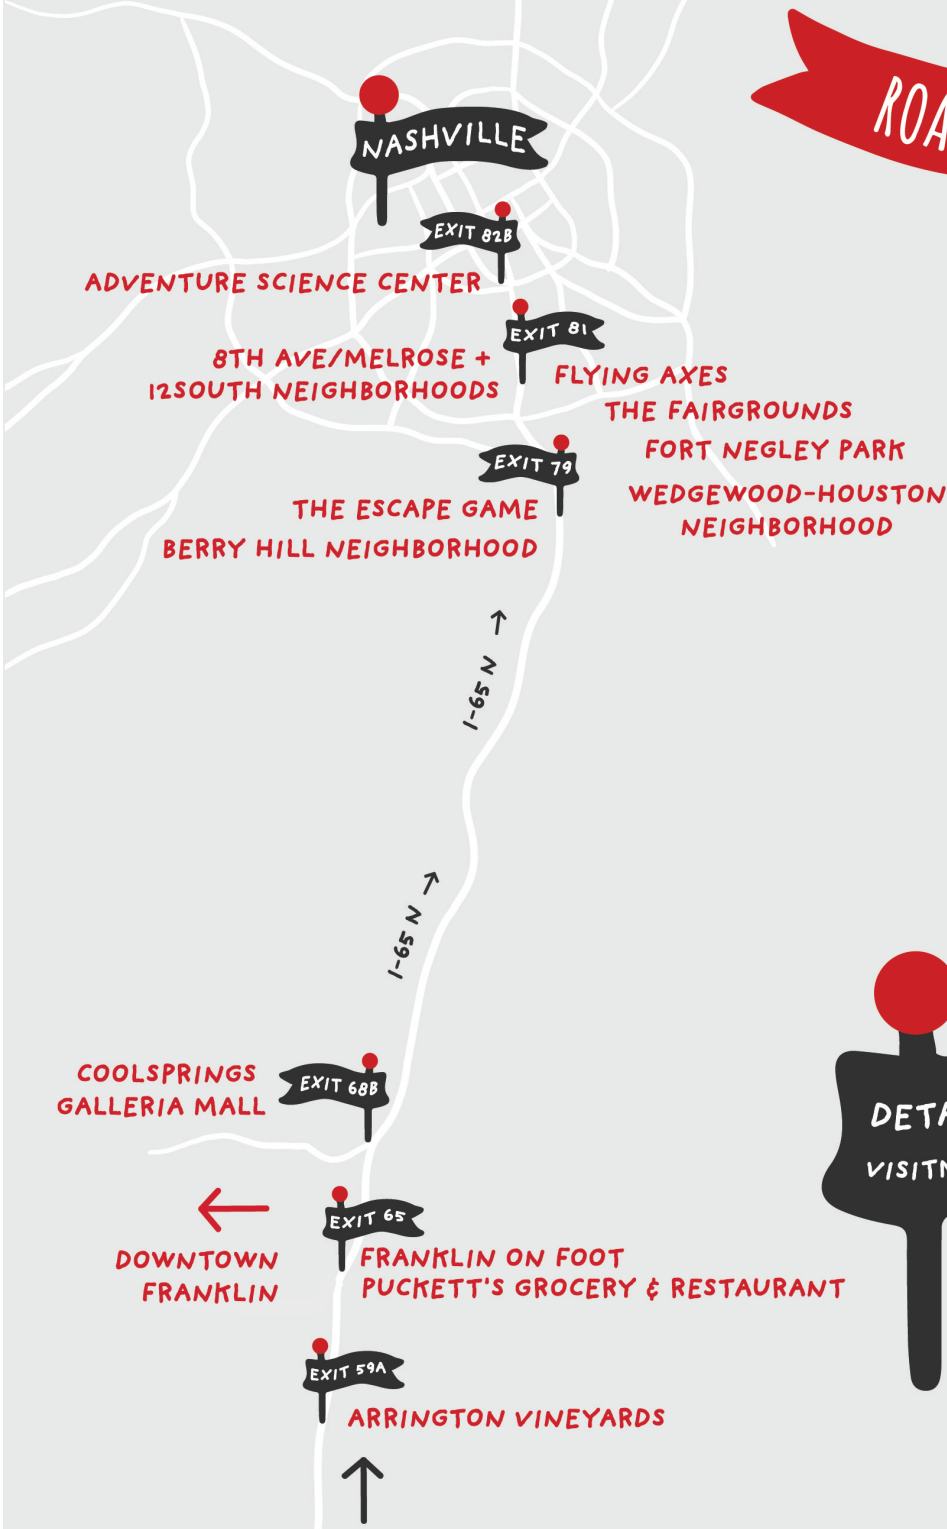

Birmingham → Music City

GET THE MUSIC CITY ROAD TRIP PLAYLIST!
Scan this code inside your Spotify app

or search for the profile "nashvilletn"

FROM BIRMINGHAM
I-65 N

NEED ASSISTANCE? 800-657-6910

PLEASE CHECK EACH ATTRACTION'S WEBSITE FOR CURRENT OPEN DATES, OPERATING HOURS AND SAFE DISTANCING POLICIES.