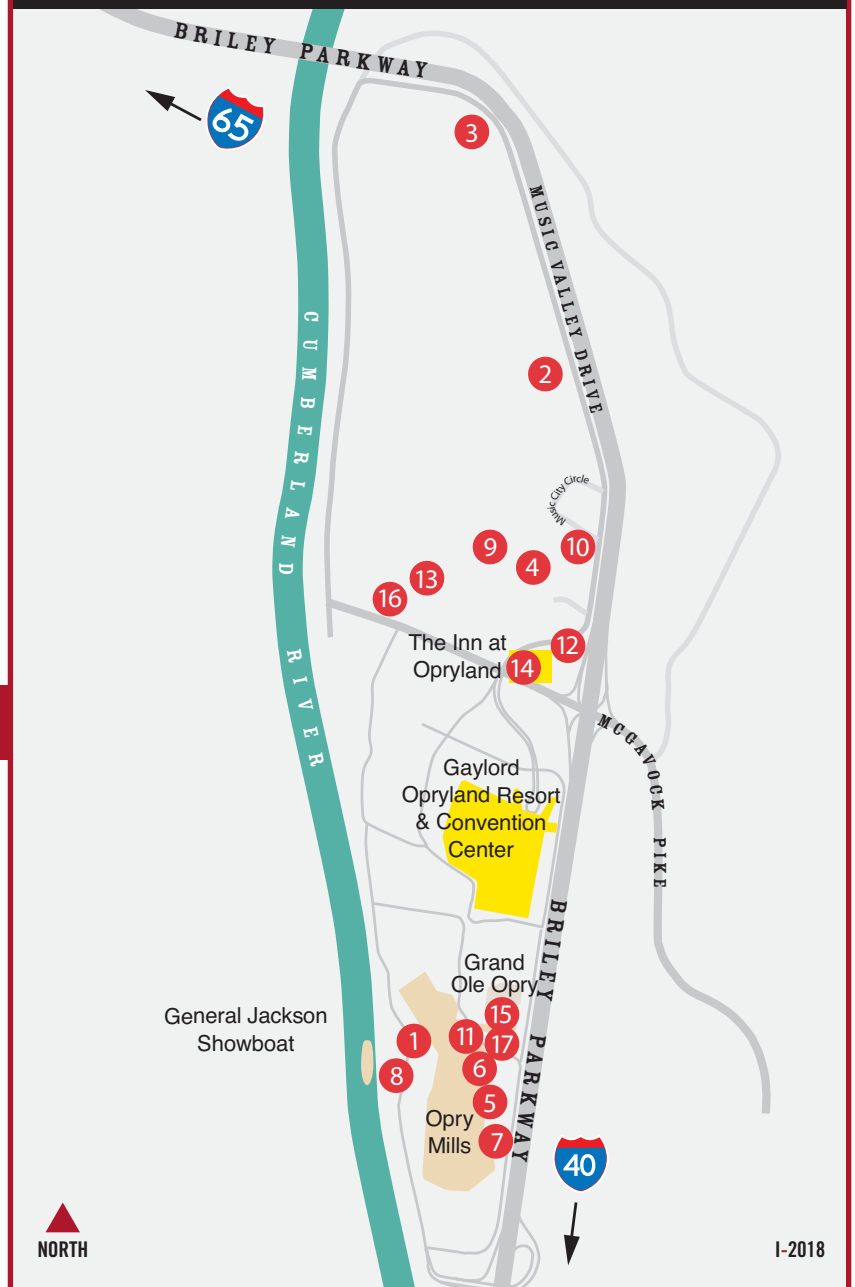

WELCOME TO MUSIC CITY!

GAYLORD OPRYLAND RESORT

- Cascades American Cafe - BLD
- The Falls Bar & Lounge - LD
- Cocoa Bean - BL
- Solario Cantina - D
- Ravello - D
- Conservatory Cafe - BLD
- Wasabi's Sushi - LD
- ♥ Findley's Irish Pub - D
- ♥ Fuse Sports Bar - LD
- ♥ Jack Daniel's - LD
- Old Hickory Steakhouse - D
- Library Lounge at Old Hickory Steakhouse - D
- Stax - LD
- Paisano's Pizzeria & Vino - LD
- Delta Delight Frozen Yogurt - Snack
- Bravo Gelato - Snack
- Delta Marketplace - BLD
- American Craft Tavern - D
- Conservatory Wine Bar - D

MUSIC VALLEY

1. Bavarian Bierhaus - LD
2. Santa Fe Cattle Co. - LD
3. Cock of the Walk - L (Sunday only) D
- ♥ 4. A Tribute to the King:
Through the Years 1953-1977
5. Claim Jumper Restaurant - LD
6. Aquarium Restaurant - LD
7. Rainforest Cafe - LD
- ♥ 8. General Jackson Showboat - LD Br
- ♥ 9. Nashville Nightlife Dinner Theatre - D
10. Grand Old Golf & GoKarts
11. Dave & Buster's - LD
- ♥ 12. John A's Restaurant - L (Sunday only) D
13. Scoreboard Bar & Grill - LD
14. Opry Backstage Grill - BLD
(Inside The Inn at Opryland)
- ♥ 15. Grand Ole Opry
- ♥ 16. Nashville Palace - LD
17. Mission BBQ - LD

NEIGHBORHOOD DINING & ENTERTAINMENT MAP

MAP KEY

♥ LIVE MUSIC VENUE • B - Breakfast L - Lunch D - Dinner Br - Brunch • Meal offerings are subject to change.