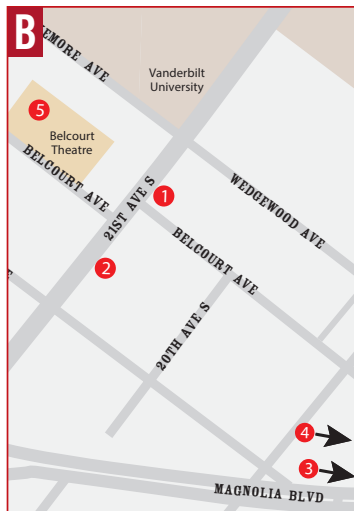

WELCOME TO MUSIC CITY!

NEIGHBORHOOD DINING & ENTERTAINMENT

MUSIC ROW / DEMONBREUN / EDGEHILL

- ♥ 1. Tin Roof - LD
- 2. Two Bits - LD Br
- 3. Taco Mamacita - LD
- 4. Desano Pizza Bakery - LD
- 5. South - LD

MIDTOWN / VANDERBILT

- 1. Caviar & Bananas - BLD Br
- 2. Henley - LD Br
- 3. Nada - LD
- 4. Valentino's - D
- 5. Amerigo Italian Restaurant - LD
- 6. The Catbird Seat - D
- 7. Hattie B's Hot Chicken - LD
- 8. The Patterson House - Snack
- 9. Giovanni Ristorante - LD Br
- 10. Tavern - LD Br
- ♥ 11. The Row - LD Br
- ♥ 12. WestEnd Kitchen and Bar - BLD
- 13. Le Sel- LD Br

MAP KEY

♥ LIVE MUSIC VENUE • B - Breakfast L - Lunch D - Dinner Br - Brunch • Meal offerings are subject to change.

WELCOME TO MUSIC CITY!

DINING & ENTERTAINMENT

A. 12 SOUTH

1. Frothy Monkey - BLD Br
2. Burger Up - LD
3. Edley's Bar-B-Que - LD
4. Urban Grub - L (Sat/Sun Only) D Br
5. 12South Taproom & Grill - LD
6. Josephine - D Br
7. The Flipside - LD
8. Embers Ski Lodge - LD Br
9. Epice - LD Br

D. WEST END/ELLISTON PLACE

- | | |
|---|---------------------------------------|
| 1. Ruth's Chris Steak House - D | 8. Amerigo Italian Restaurant - LD Br |
| 2. Ted's Montana Grille - LD | 9. Mason's - BLD Br |
| 3. Fleming's Steakhouse - D | 10. Jimmy Kelly's - LD |
| ♥ 4. Maggiano's Little Italy - LD Br | 11. The Parthenon |
| 5. Stoney River Legendary Steaks - D Br | 12. Park25 Bistro - BLD |
| ♥ 6. Commodore Grille - BD | 13. Texas de Brazil - D |
| 7. WestEnd Kitchen and Bar - BLD Br | |