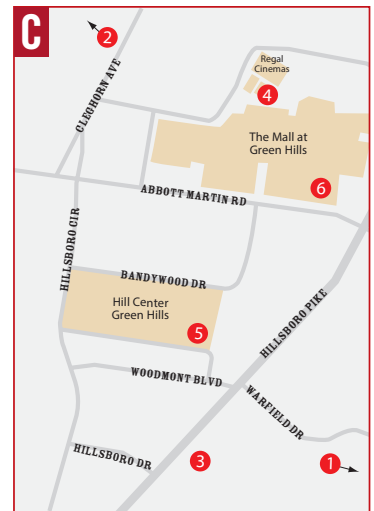

WELCOME TO MUSIC CITY!

DINING & ENTERTAINMENT

A. 12 SOUTH

1. Frothy Monkey - BLD Br
2. Burger Up - LD
3. Edley's Bar-B-Que - LD
4. Urban Grub - L (Sat/Sun Only) D Br
5. 12South Taproom & Grill - LD
6. Josephine - D Br
7. The Flipside - LD
8. Embers Ski Lodge - LD Br
9. Epice - LD Br

B. BELMONT/HILLSBORO VILLAGE

1. Pancake Pantry - BL Br
2. Fido - BLD Br
3. Martin's BBQ Joint - LD
4. Belmont Mansion
5. Belcourt Theatre

C. GREEN HILLS

1. Copper Kettle Café - BL Br
2. Etc. - LD Br
3. ♥ 3. Bluebird Cafe - D
4. Table 3 Restaurant & Market - LD Br
5. Hill Center Green Hills
6. The Mall at Green Hills

D. WEST END/ELLISTON PLACE

1. Ruth's Chris Steak House - D	8. Amerigo Italian Restaurant - LD Br
2. Ted's Montana Grille - LD	9. Mason's - BLD Br
3. Fleming's Steakhouse - D	10. Jimmy Kelly's - LD
♥ 4. Maggiano's Little Italy - LD Br	11. The Parthenon
5. Stoney River Legendary Steaks - D Br	12. Park25 Bistro - BLD
♥ 6. Commodore Grille - BD	13. Texas de Brazil - D
7. WestEnd Kitchen and Bar - BLD Br	

MAP KEY

♥ LIVE MUSIC VENUE • B - Breakfast L - Lunch D - Dinner Br - Brunch
• Meal offerings are subject to change.