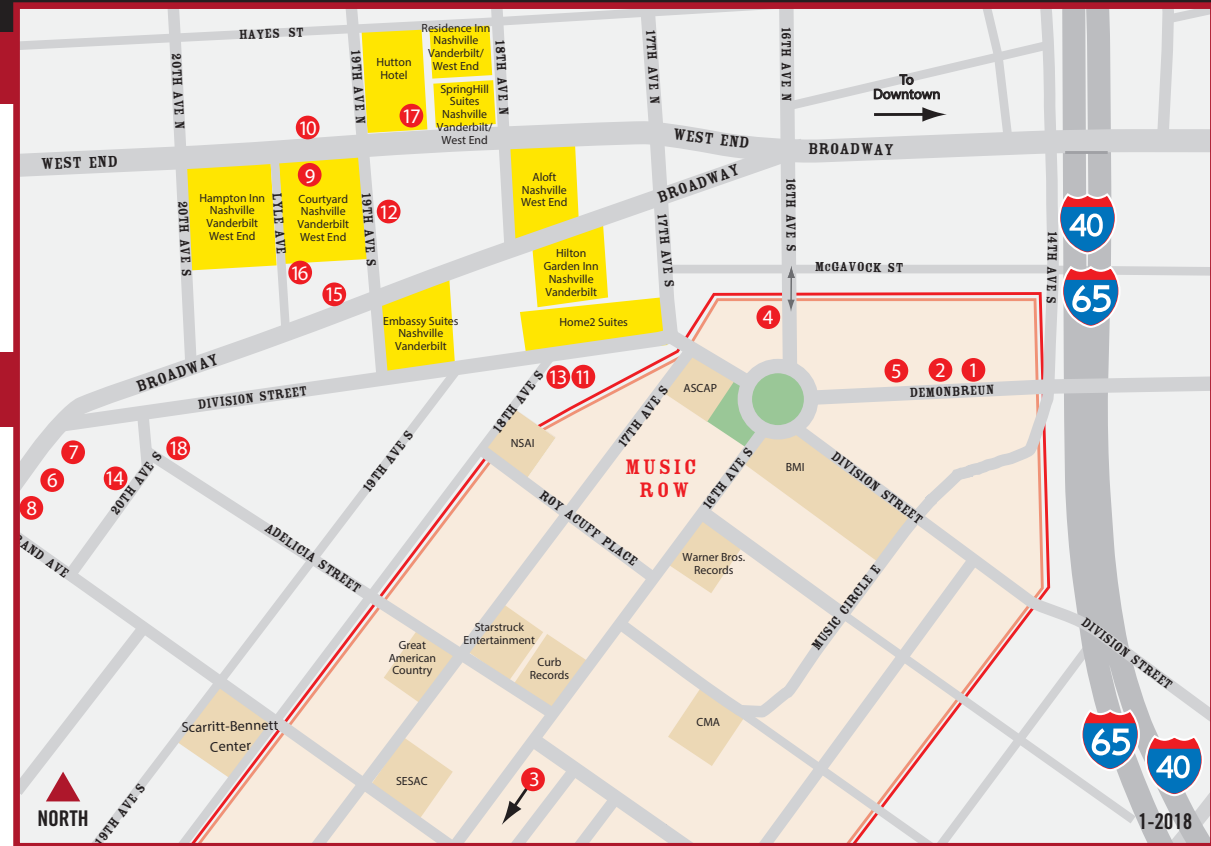

WELCOME TO MUSIC CITY!

NEIGHBORHOOD DINING & ENTERTAINMENT

MUSIC ROW / DEMONBREUN / EDGEHILL

- ♥ 1. Tin Roof - LD
- 2. Two Bits - LD Br
- 3. Taco Mamacita - LD
- 4. Desano Pizza Bakery - LD
- 5. South - LD

MIDTOWN / VANDERBILT

- 1. Caviar & Bananas - BLD Br
- 2. Henley - LD Br
- 3. Nada - LD
- 4. Valentino's - D
- 5. Amerigo Italian Restaurant - LD
- 6. The Catbird Seat - D
- 7. Hattie B's Hot Chicken - LD
- 8. The Patterson House - Snack
- 9. Giovanni Ristorante - LD Br
- 10. Tavern - LD Br
- ♥ 11. The Row - LD Br
- ♥ 12. WestEnd Kitchen and Bar - BLD
- 13. Le Sel- LD Br

MAP KEY

♥ LIVE MUSIC VENUE • B - Breakfast L - Lunch D - Dinner Br - Brunch • Meal offerings are subject to change.

WELCOME TO MUSIC CITY!

DINING & ENTERTAINMENT

A. 12 SOUTH

1. Frothy Monkey - BLD Br
2. Burger Up - LD
3. Edley's Bar-B-Que - LD
4. Urban Grub - L (Sat/Sun Only) D Br
5. 12South Taproom & Grill - LD
6. Josephine - D Br
7. The Flipside - LD
8. Embers Ski Lodge - LD Br
9. Epice - LD Br

MAP KEY

♥ LIVE MUSIC VENUE • B - Breakfast L - Lunch D - Dinner Br - Brunch
• Meal offerings are subject to change.