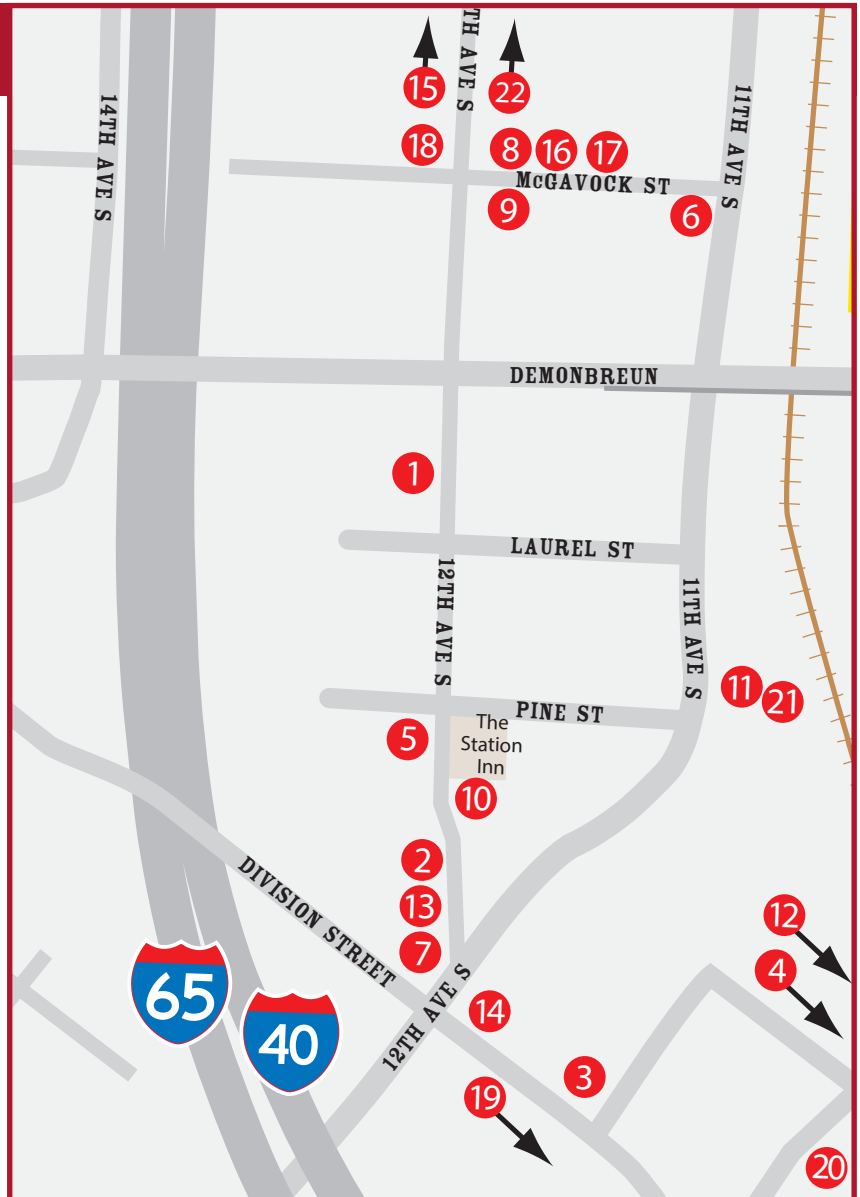

WELCOME TO MUSIC CITY!

DINING & ENTERTAINMENT

THE GULCH

1. Fin & Pearl - BLD Br
2. Little Octopus - D
3. Otaku South - LD Br
- ♥ 4. Rudy's Jazz Room - D
- ♥ 5. Two Old Hippies
6. Kayne Prime - D
- ♥ 7. Sambuca - LD
8. Virago - D
9. Whiskey Kitchen - LD
- ♥ 10. The Station Inn - Snack
11. Bar Louie - LD
12. Peg Leg Porker BBQ - LD
13. The 404 Kitchen - D
14. City Fire American Oven & Bar - LD Br
15. Chauhan Ale & Masala House - LD Br
16. Moto - D
17. Saint Añejo - LD Br
18. Adele's - LD Br
- ♥ 19. Up, A Rooftop Lounge - Snack
- ♥ 20. Party Fowl - LD Br
- ♥ 21. Biscuit Love - BL Br
- ♥ 22. 12th & Porter

MAP KEY

♥ LIVE MUSIC VENUE • B - Breakfast L - Lunch D - Dinner Br - Brunch • Meal offerings are subject to change.