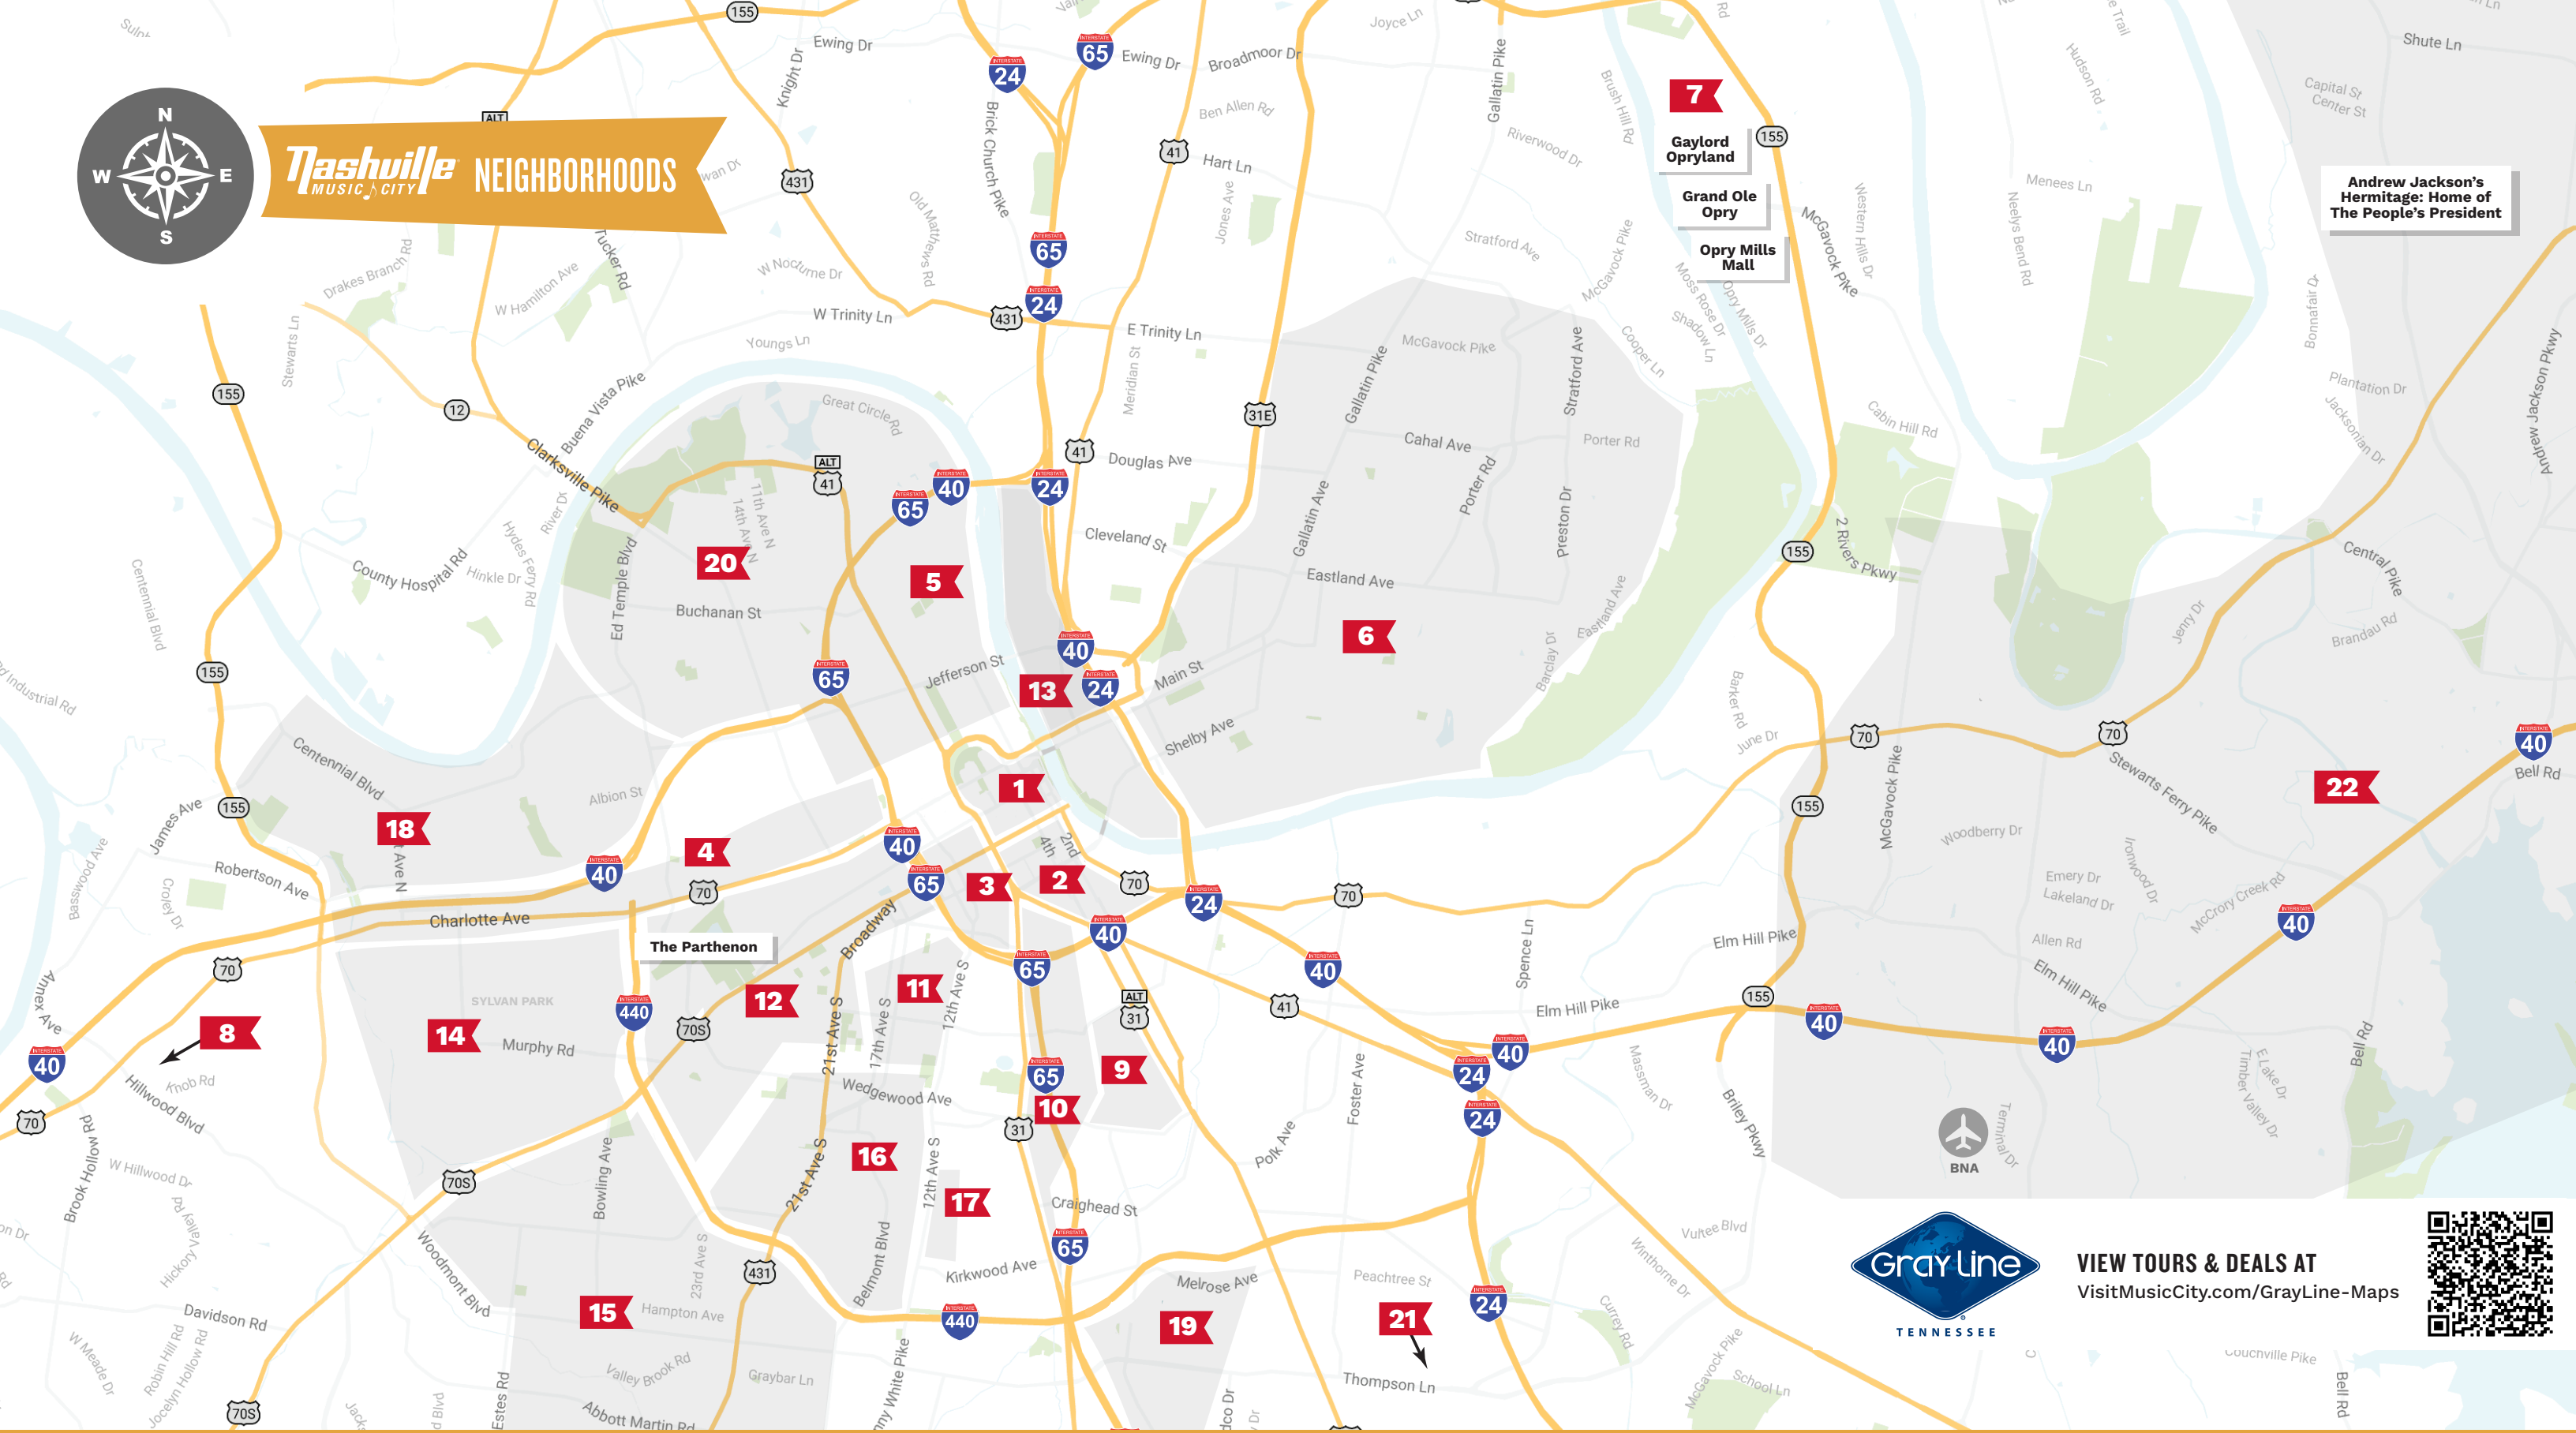

DOWNTOWN NASHVILLE

NASHVILLE VISITOR CENTER

501 Broadway (Bridgestone Arena Tower)

For current hours, please check: VisitMusicCity.com/VisitorCenter

800-657-6910 | 615-259-4747

DISCOVER MUSIC CITY WITH GRAY LINE
Get tickets at GrayLineTN.com

@VisitMusicCity

SCAN TO NOMINATE
A MUSIC CITY HITMAKER

SCAN FOR
DIGITAL MAP

Nashville NEIGHBORHOODS

Andrew Jackson's Hermitage: Home of The People's President

7
Gaylord Opryland
Grand Ole Opry
Opry Mills Mall

The Parthenon

VIEW TOURS & DEALS AT
VisitMusicCity.com/GrayLine-Maps

- 1 - DOWNTOWN
- 2 - SOBRO
- 3 - THE GULCH
- 4 - CHARLOTTE CORRIDOR
- 5 - GERMANTOWN
- 6 - EAST NASHVILLE
- 7 - OPRYLAND/MUSIC VALLEY
- 8 - BELLEVUE
- 9 - WEDGEWOOD/HOUSTON
- 10 - MELROSE
- 11 - MUSIC ROW/DEMONBREUN
- 12 - MIDTOWN
- 13 - EAST BANK
- 14 - SYLVAN PARK
- 15 - GREEN HILLS
- 16 - BELMONT/HILLSBORO
- 17 - 12SOUTH
- 18 - THE NATIONS
- 19 - BERRY HILL
- 20 - NORTH NASHVILLE
- 21 - ANTIOCH
- 22 - DONELSON/HERMITAGE